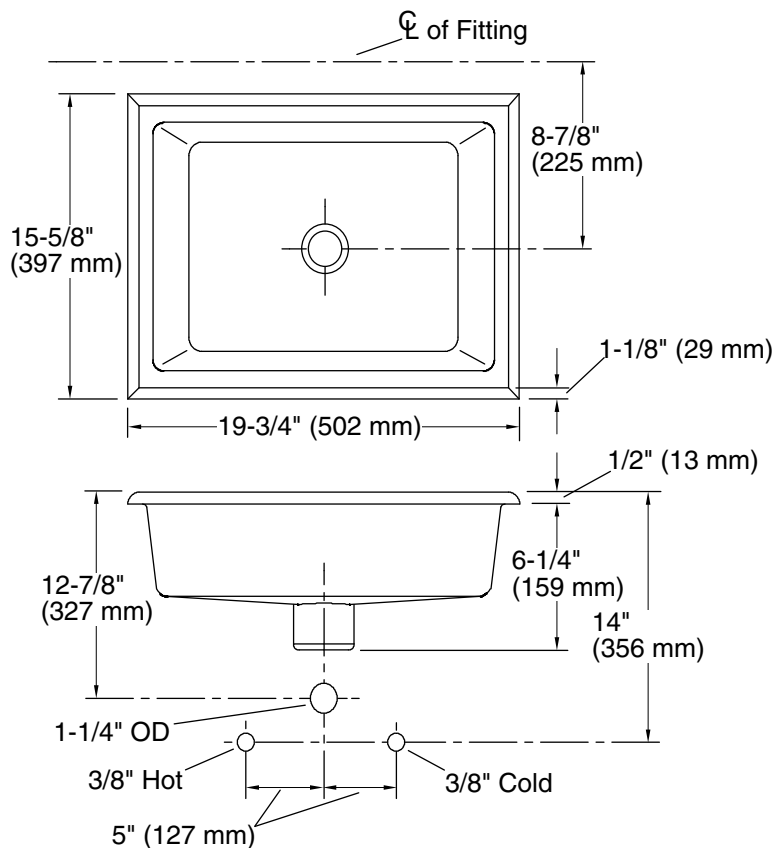

Kathryn®
19-3/4" rectangular undermount bathroom sink with
glazed underside
K-2330-G

Features

- Rectangular basin
- Glazed underside works beautifully for countertop installations
- Overflow drain
- No faucet holes; requires wall- or counter-mount faucet
- Coordinates with other products in the Kathryn collection

Available Colors/Finishes

Color tiles intended for reference only.

Color Code Description

	0	White
---	---	-------

Technical Information

All product dimensions are nominal.

Basin configuration:	Single Bowl
Basin area (Only):	Length: 17" (432 mm)
	Width: 13" (330 mm)
	Water depth: 3" (76 mm)
With overflow:	Yes
Drain hole:	1-3/4" (44 mm)
Template:	1006809-7, required, not included