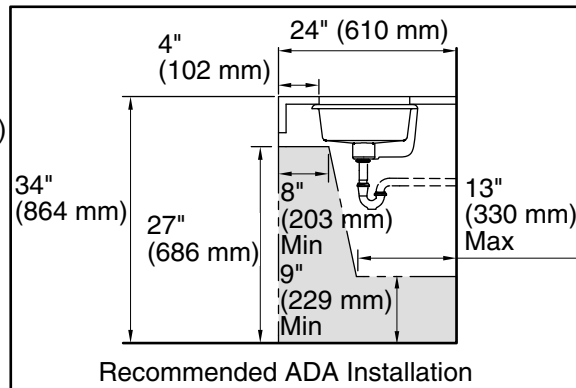

Available Colors/Finishes

Color tiles intended for reference only.

Color Code Description

	0	White
---	---	-------

Technical Information

All product dimensions are nominal.

Basin configuration:	Single Bowl
Basin area (Only):	Length: 17" (432 mm)
	Width: 13" (330 mm)
	Water depth: 3" (76 mm)
With overflow:	Yes
Drain hole:	1-3/4" (44 mm)
Template:	1006809-7, required, not included