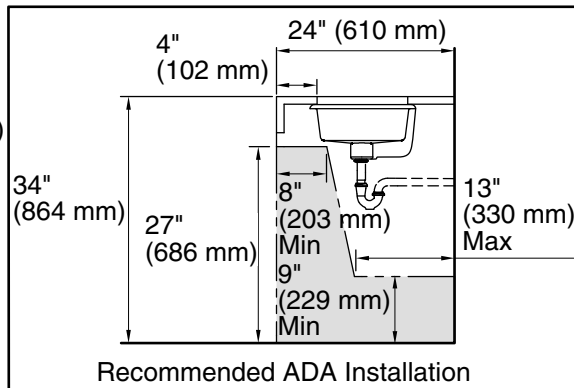

## Technical Information

All product dimensions are nominal.

Basin configuration:	Single Bowl
Basin area (Only):	Length: 17" (432 mm) Width: 13" (330 mm) Water depth: 3" (76 mm)
With overflow:	Yes
Drain hole:	1-3/4" (44 mm)
Template:	1006809-7, required, not included