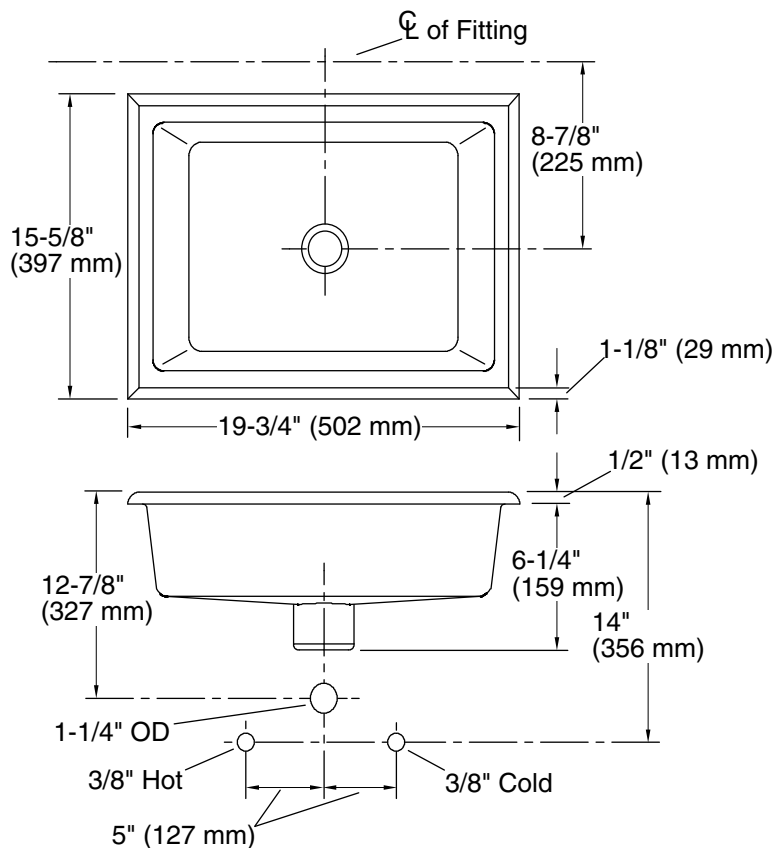

## Technical Information

All product dimensions are nominal.

Basin configuration:	Single Bowl
Basin area (Only):	Length: 17" (432 mm) Width: 13" (330 mm) Water depth: 3" (76 mm)
With overflow:	Yes
Drain hole:	1-3/4" (44 mm)
Template:	1006809-7, required, not included