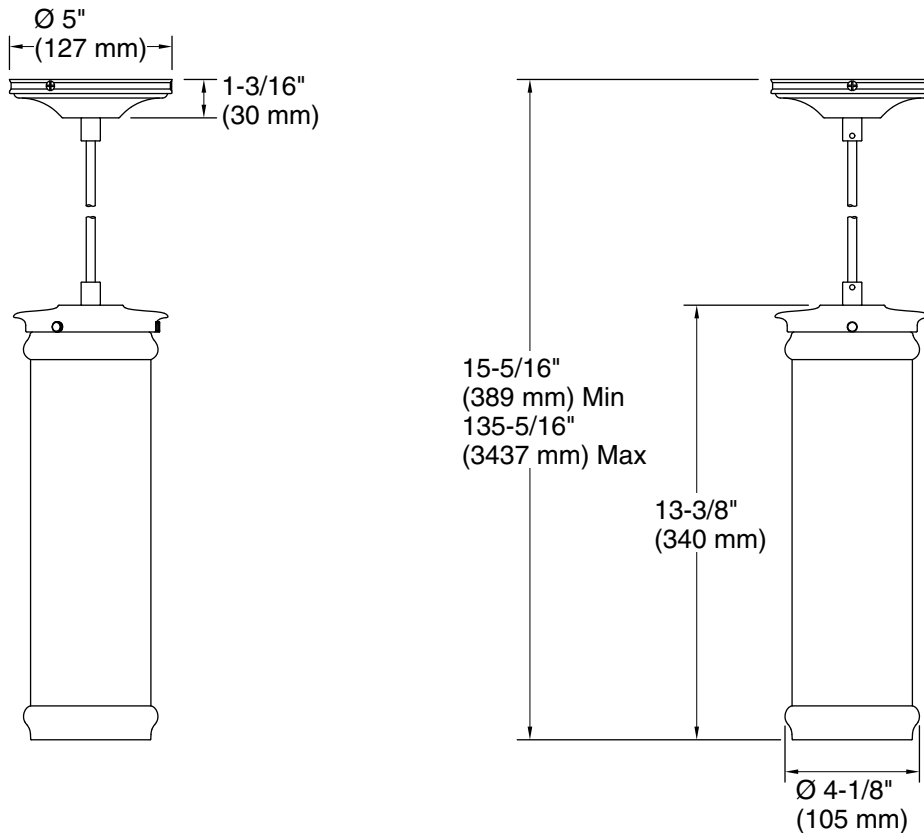

Required Electrical Service

One circuit required.

Lights: 120 V, 0.333 A, 60 Hz

Technical Information

All product dimensions are nominal.

Material: Brass

Number of Lights: 1

Lighting Type: Socket-based

Socket Type: E-12 Candelabra

Number of Shades: 1

Shade Type: Glass - clear

Hanging Type: Cord

Height: $15\text{-}5/16''$ (389 mm) -
 $135\text{-}5/16''$ (3437 mm)

Electrical component rating: Socket Rating: 60 Hz, 60 W, 450
Lumens, 3000K