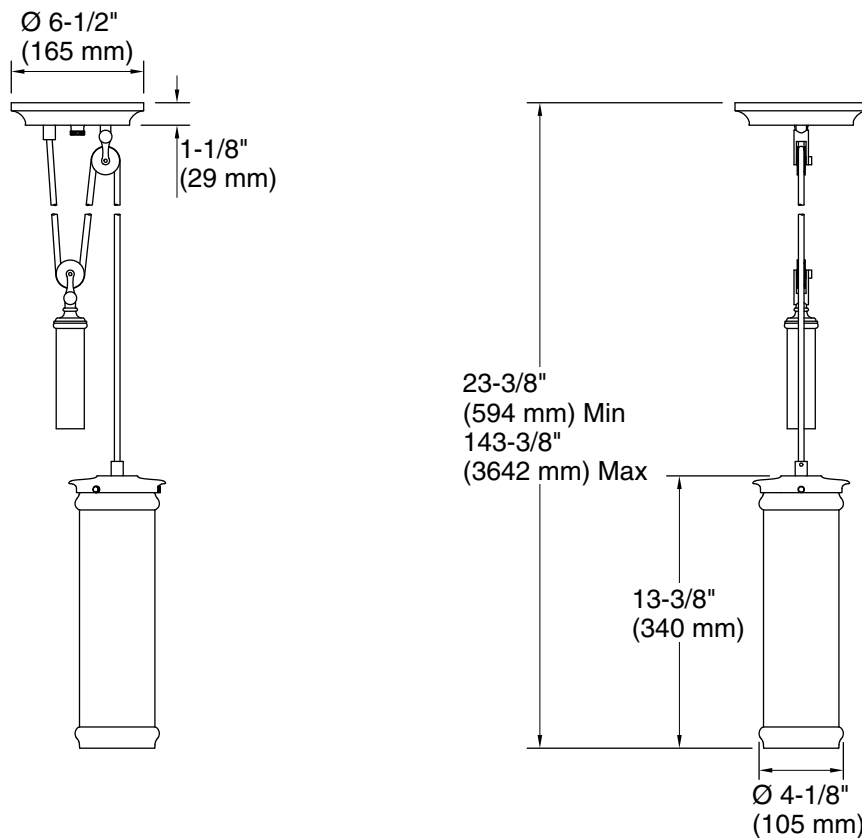

Damask®
4" adjustable pendant
K-23340-PE01

Features

- Derived from historical references this lighting collection is intricate and modern at the same time
- Suitable for living, dining, and kitchen spaces, allowing you to create a cohesive design aesthetic throughout your home
- Candelabra base (E12) socket, works best with type G or T light bulbs (sold separately)
- A 10' (3.1 m) cord offers many height options

- Ceiling-mount

Recommended Products/Accessories

K-23723 Faucet cleaner

Codes/Standards

UL 1598
CSA C22.2 No. 250.0
cETL Listed
ETL Listed

**KOHLER® Indoor Lighting Fixtures
Limited Warranty**

See website for detailed warranty information.

Required Electrical Service

One circuit required.

Lights: 120 V, 0.333 A, 60 Hz

Technical Information

All product dimensions are nominal.

Material: Brass
Number of Lights: 1
Lighting Type: Socket-based
Socket Type: E-12 Candelabra
Number of Shades: 1
Shade Type: Glass - clear
Hanging Type: Adjustable pulley
Height: 23-3/8" (594 mm) - 143-3/8" (3642 mm)
Electrical component rating: Socket Rating: 60 Hz, 60 W, 450 Lumens, 3000K