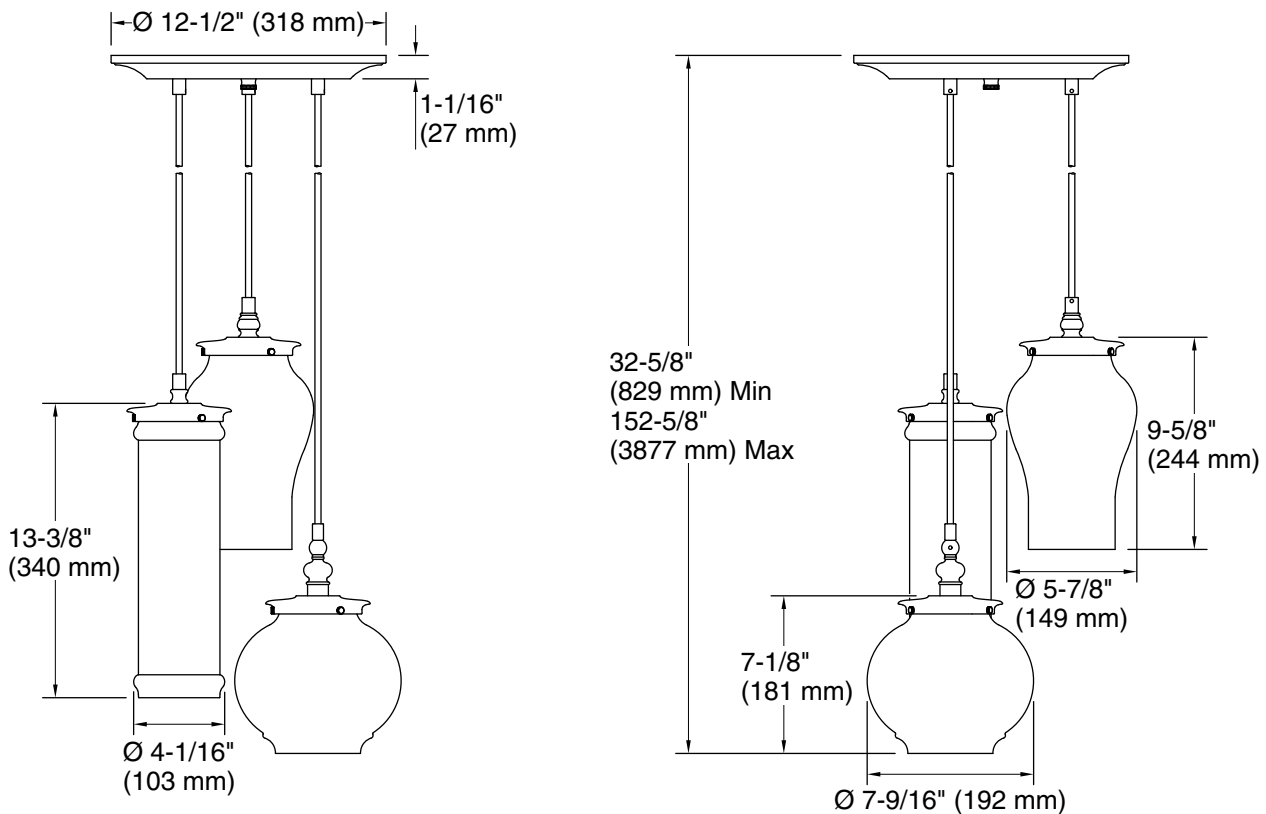

Required Electrical Service

One circuit required.

Lights: 120 V, 1 A, 60 Hz

Technical Information

All product dimensions are nominal.

Material: Brass
Number of Lights: 3
Lighting Type: Socket-based
Socket Type: E-12 Candelabra
Number of Shades: 3
Shade Type: Glass - clear
Hanging Type: Cord
Height: $32\text{-}5/8"$ (828 mm) - $152\text{-}5/8"$ (3876 mm)
Electrical component rating: Socket Rating: 60 Hz, 60 W, 1350 Lumens, 3000K