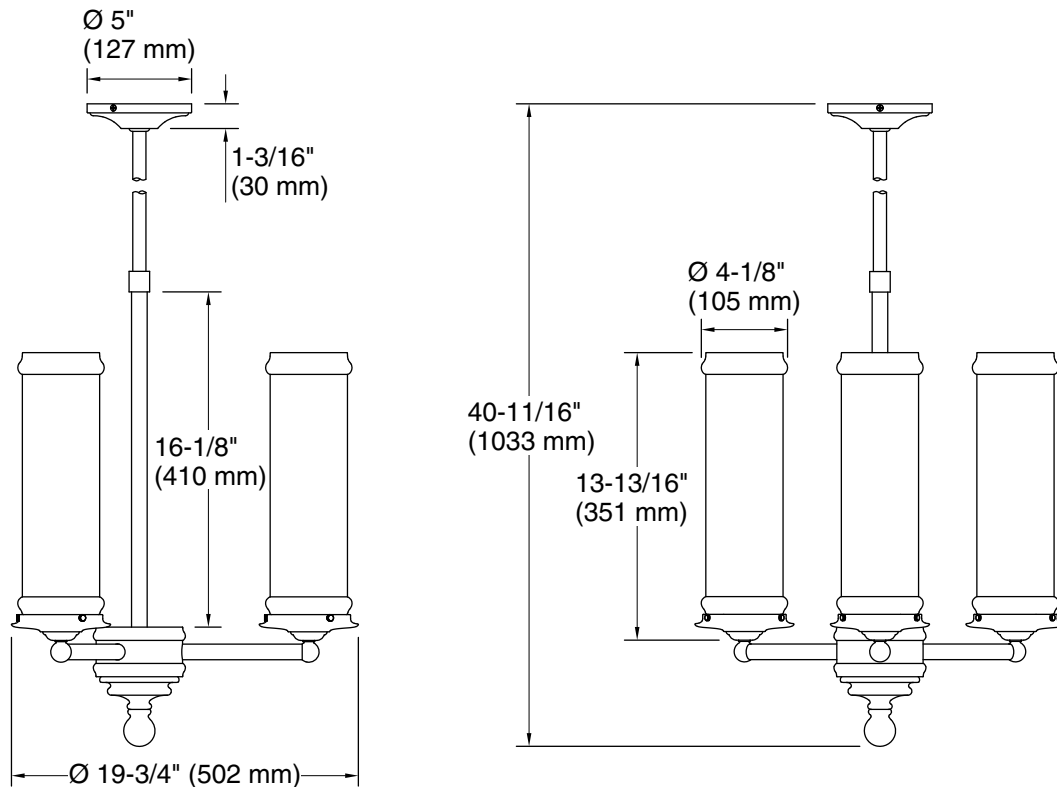

Required Electrical Service

One circuit required.

Lights: 120 V, 1 A, 60 Hz

Technical Information

All product dimensions are nominal.

Material: Brass

Number of Lights: 3

Lighting Type: Socket-based

Socket Type: E-12 Candelabra

Number of Shades: 3

Shade Type: Glass - clear

Hanging Type: Downrod

Downrod Detail: 3 x 12" (305 mm)

Height: 40-11/16" (1034 mm) -
40-11/16" (1034 mm)

Electrical component rating: Socket Rating: 60 Hz, 60 W, 1350 Lumens, 3000K