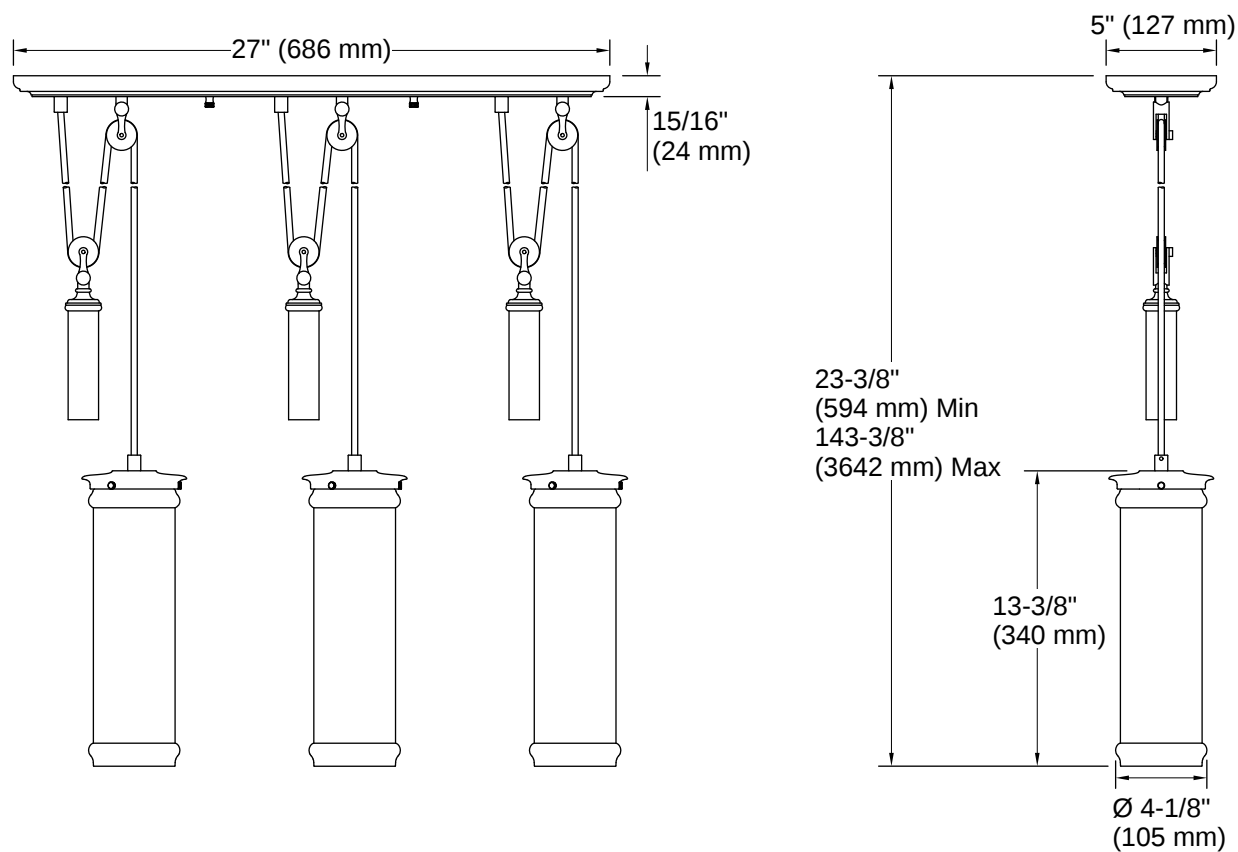

Damask® | K-23345-CH03

28" adjustable linear chandelier

Features

- Derived from historical references this lighting collection is intricate and modern at the same time
- Suitable for living, dining, and kitchen spaces, allowing you to create a cohesive design aesthetic throughout your home
- Candelabra base (E12) socket, works best with type G or T light bulbs (sold separately)
- A 10' (3.1 m) cord offers many height options
- Includes installation hardware

KOHLER® Indoor Lighting Fixtures Limited Warranty

Technical Information

All product dimensions are nominal.

Number of Lights:	3
Lighting Type:	Socket-based
Socket Type:	E-12 Candelabra
Number of Shades:	3
Hanging Type:	Adjustable pulley
Downrod Detail:	3 x 10" (254 mm)
Height:	23-3/8" (594 mm) - 143-3/8" (3642 mm)

K-23723 Faucet cleaner

Required Electrical Service

One circuit required.

Lights: 120 V, 60 Hz

Electrical Component Ratings

Socket Rating: 60 Hz, 60 W, 1350 Lumens

Installation Notes

Install this product according to the installation instructions.