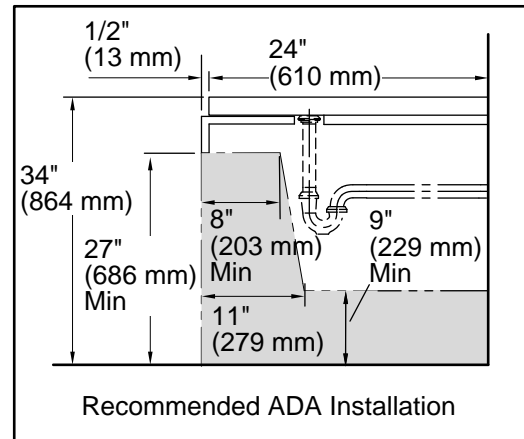

ADA

ICC/ANSI A117.1

KOHLER® One-Year Limited Warranty

See website for detailed warranty information.

Technical Information

All product dimensions are nominal.

| | |
|-----------------------|--|
| Basin configuration: | Single Bowl |
| Bowl area (Only): | Length: 22" (559 mm) Width: 17-1/2" (445 mm) Water depth: 1-3/4" (44 mm) |
| Number of deck holes: | 3 |
| Faucet hole(s): | 1-7/16" (36 mm) |
| Drain hole: | 1-3/4" (44 mm) |
| Template: | 1014137-7, required, included |