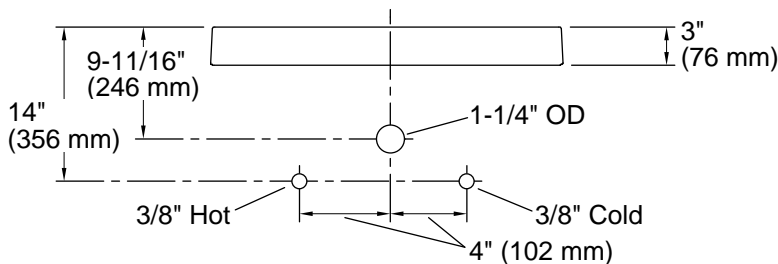

Features

- Spacious shallow basin
- 8" (203 mm) widespread faucet holes
- Coordinates with other products in the Purist collection
- Optional Porcelain hand basins in White Porcelain and Natural Porcelain
- Faucet sold separately

ADA

ICC/ANSI A117.1

KOHLER® One-Year Limited Warranty

See website for detailed warranty information.

Technical Information

All product dimensions are nominal.

| | |
|-----------------------|--|
| Basin configuration: | Single Bowl |
| Bowl area (Only): | Length: 22" (559 mm) Width: 17-1/2" (445 mm) Water depth: 1-3/4" (44 mm) |
| Number of deck holes: | 3 |
| Faucet hole(s): | 1-7/16" (36 mm) |
| Drain hole: | 1-3/4" (44 mm) |
| Template: | 1014137-7, required, included |