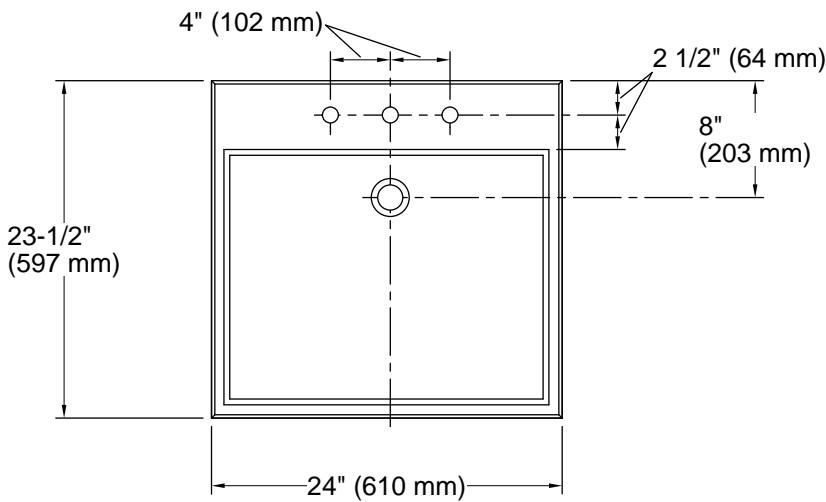

Features

- Spacious shallow basin
- 8" (203 mm) widespread faucet holes
- Coordinates with other products in the Purist collection
- Optional Porcelain hand basins in White Porcelain and Natural Porcelain
- Faucet sold separately

ADA

ICC/ANSI A117.1

KOHLER® One-Year Limited Warranty

See website for detailed warranty information.

Technical Information

All product dimensions are nominal.

| | |
|-----------------------|--|
| Basin configuration: | Single Bowl |
| Bowl area (Only): | Length: 22" (559 mm) Width: 17-1/2" (445 mm) Water depth: 1-3/4" (44 mm) |
| Number of deck holes: | 3 |
| Faucet hole(s): | 1-7/16" (36 mm) |
| Drain hole: | 1-3/4" (44 mm) |
| Template: | 1014137-7, required, included |