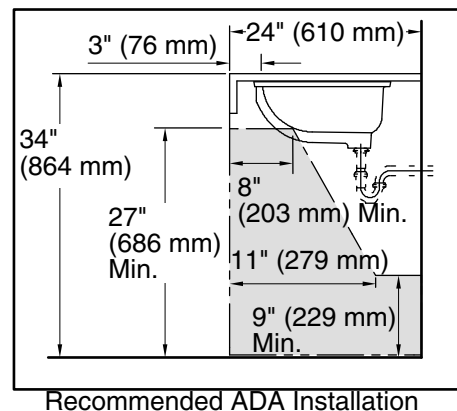

Color tiles intended for reference only.

Color Code Description

 96 Biscuit

Technical Information

All product dimensions are nominal.

Basin configuration:	Single Bowl
Bowl area (Only):	Length: 18-1/8" (460 mm) Width: 14" (356 mm) Water depth: 4-3/16" (106 mm)
With overflow:	Yes
Drain hole:	1-3/4" (44 mm)
Template:	1050263-7, required, not included