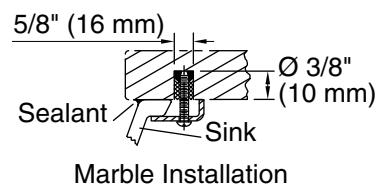

Color tiles intended for reference only.

Color Code Description

 96 Biscuit

Technical Information

All product dimensions are nominal.

Basin configuration:	Single Bowl
Bowl area (Only):	Length: 18-1/8" (460 mm) Width: 14" (356 mm) Water depth: 4-3/16" (106 mm)
With overflow:	Yes
Drain hole:	1-3/4" (44 mm)
Template:	1050263-7, required, not included