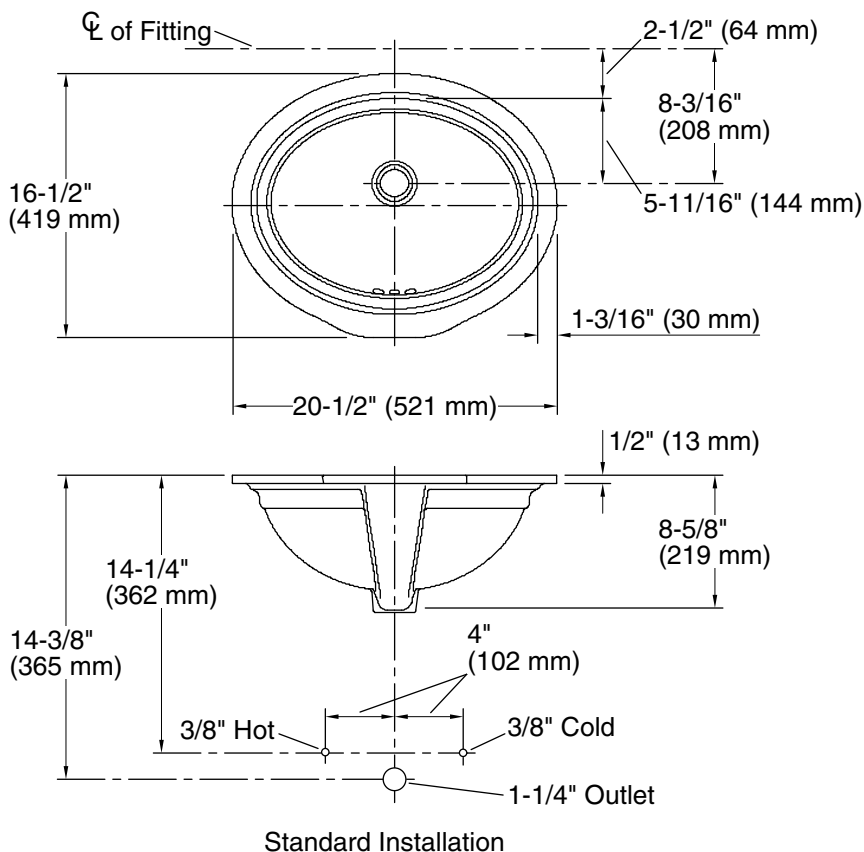

Color tiles intended for reference only.

Color Code Description

 96 Biscuit

Technical Information

All product dimensions are nominal.

Basin configuration:	Single Bowl
Bowl area (Only):	Length: 18-1/8" (460 mm) Width: 14" (356 mm) Water depth: 4-3/16" (106 mm)
With overflow:	Yes
Drain hole:	1-3/4" (44 mm)
Template:	1050263-7, required, not included