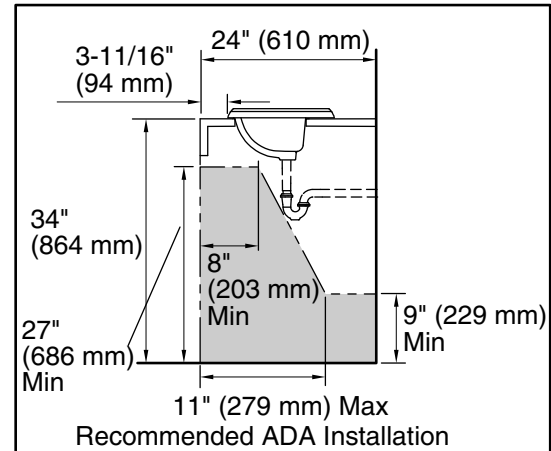

Features

- 4" (102 mm) centerset faucet holes
- Elegant rectangular basin
- Overflow drain
- Coordinates with other products in the Memoirs collection

Material

- Vitreous china

Installation

- Drop-in

Recommended Products/Accessories

Technical Information

All product dimensions are nominal.

Basin configuration:	Single Bowl
Center(s):	4" (102 mm)
Bowl area (Only):	Length: 17" (432 mm) Width: 10" (254 mm) Water depth: 5" (127 mm)
With overflow:	Yes
Number of deck holes:	3
Faucet hole(s):	1-1/4" (32 mm)
Drain hole:	1-3/4" (44 mm)
Template:	1003676, required, included