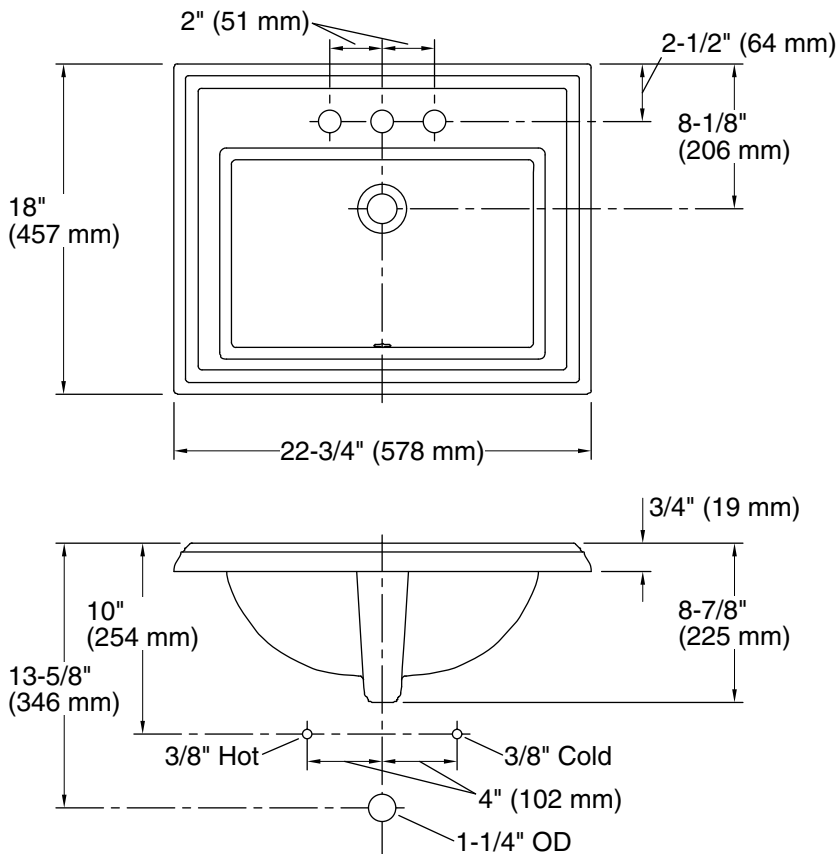

Features

- 4" (102 mm) centerset faucet holes
- Elegant rectangular basin
- Overflow drain
- Coordinates with other products in the Memoirs collection

Material

- Vitreous china

Installation

- Drop-in

Recommended Products/Accessories

Technical Information

All product dimensions are nominal.

Basin configuration:	Single Bowl
Center(s):	4" (102 mm)
Bowl area (Only):	Length: 17" (432 mm) Width: 10" (254 mm) Water depth: 5" (127 mm)
With overflow:	Yes
Number of deck holes:	3
Faucet hole(s):	1-1/4" (32 mm)
Drain hole:	1-3/4" (44 mm)
Template:	1003676, required, included