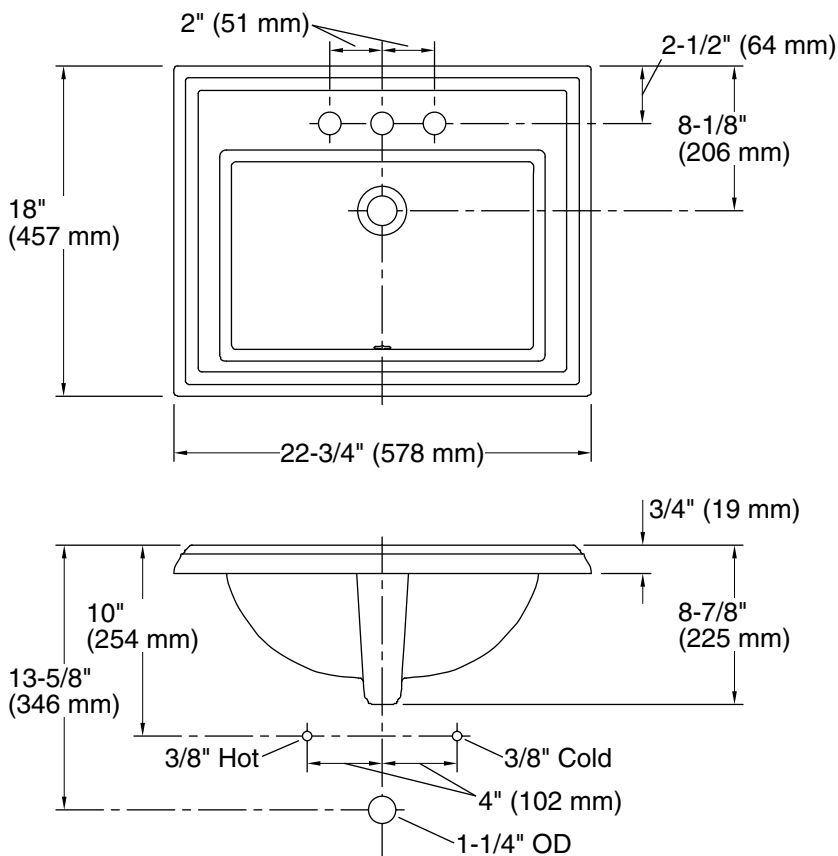

Memoirs® Stately

22-3/4" rectangular drop-in bathroom sink
K-2337-4

Features

- 4" (102 mm) centerset faucet holes
- Elegant rectangular basin
- Overflow drain
- Coordinates with other products in the Memoirs collection

For the most current Specification Sheet, go to www.kohler.com USA or www.kohler.ca Canada

2-17-2025 21:00 - US/CA

THE BOLD LOOK
OF **KOHLER**®

Technical Information

All product dimensions are nominal.

Basin configuration:	Single Bowl
Center(s):	4" (102 mm)
Bowl area (Only):	Length: 17" (432 mm) Width: 10" (254 mm) Water depth: 5" (127 mm)
With overflow:	Yes
Number of deck holes:	3
Faucet hole(s):	1-1/4" (32 mm)
Drain hole:	1-3/4" (44 mm)
Template:	1003676, required, included