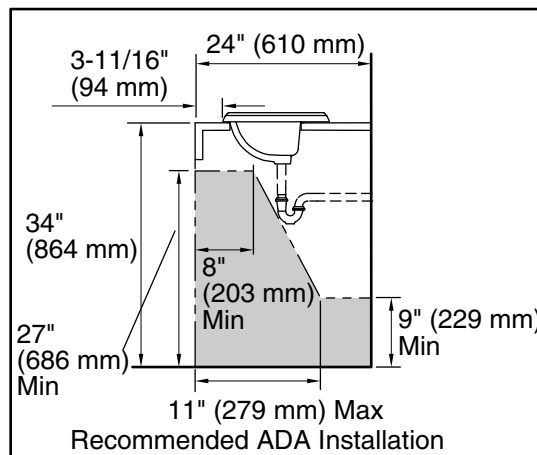

For the most current Specification Sheet, go to www.kohler.com USA or www.kohler.ca Canada

2-17-2025 21:00 - US/CA

THE BOLD LOOK
OF **KOHLER**®

Technical Information

All product dimensions are nominal.

Basin configuration:	Single Bowl
Center(s):	4" (102 mm)
Bowl area (Only):	Length: 17" (432 mm) Width: 10" (254 mm) Water depth: 5" (127 mm)
With overflow:	Yes
Number of deck holes:	3
Faucet hole(s):	1-1/4" (32 mm)
Drain hole:	1-3/4" (44 mm)
Template:	1003676, required, included