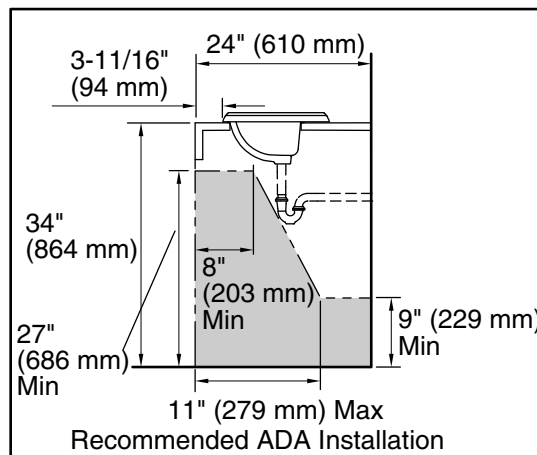

Features

- 8" (203 mm) widespread faucet holes
- Elegant rectangular basin
- Overflow drain
- Coordinates with other products in the Memoirs collection

Material

- Vitreous china

Installation

- Drop-in

Recommended Products/Accessories

Technical Information

All product dimensions are nominal.

Basin configuration:	Single Bowl
Center(s):	8" (203 mm)
Bowl area (Only):	Length: 17" (432 mm) Width: 10" (254 mm) Water depth: 5" (127 mm)
With overflow:	Yes
Number of deck holes:	3
Faucet hole(s):	1-3/8" (35 mm)
Drain hole:	1-3/4" (44 mm)
Template:	1003676, required, included