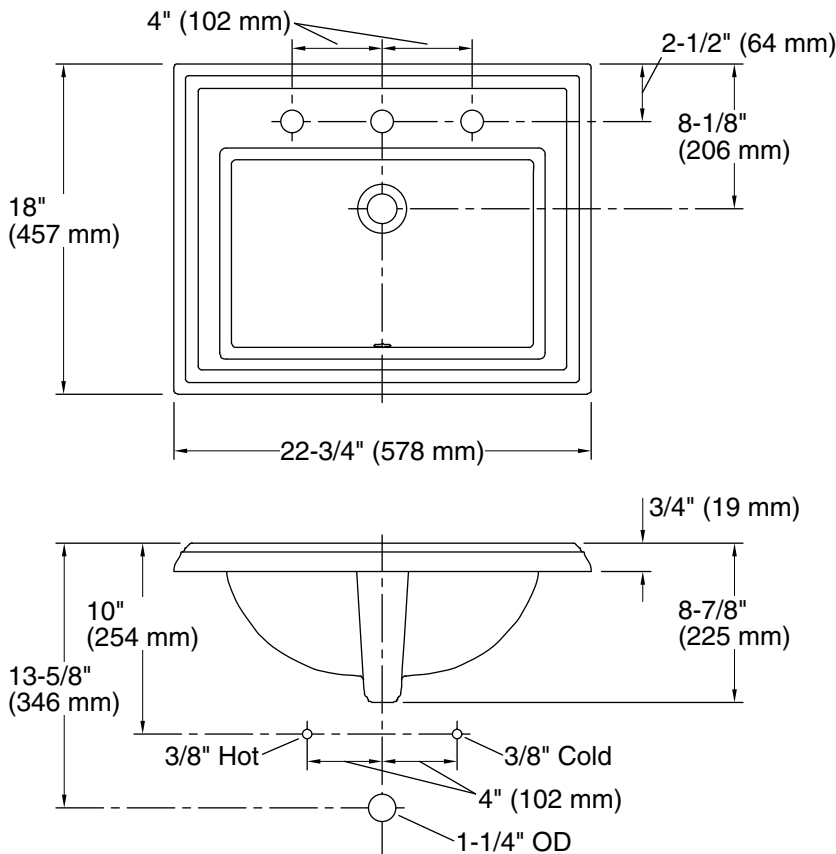

**Memoirs® Stately**  
 22-3/4" rectangular drop-in bathroom sink  
**K-2337-8**

**Features**

- 8" (203 mm) widespread faucet holes
- Elegant rectangular basin
- Overflow drain
- Coordinates with other products in the Memoirs collection

### Technical Information

All product dimensions are nominal.

Basin configuration:	Single Bowl
Center(s):	8" (203 mm)
Bowl area (Only):	Length: 17" (432 mm) Width: 10" (254 mm) Water depth: 5" (127 mm)
With overflow:	Yes
Number of deck holes:	3
Faucet hole(s):	1-3/8" (35 mm)
Drain hole:	1-3/4" (44 mm)
Template:	1003676, required, included