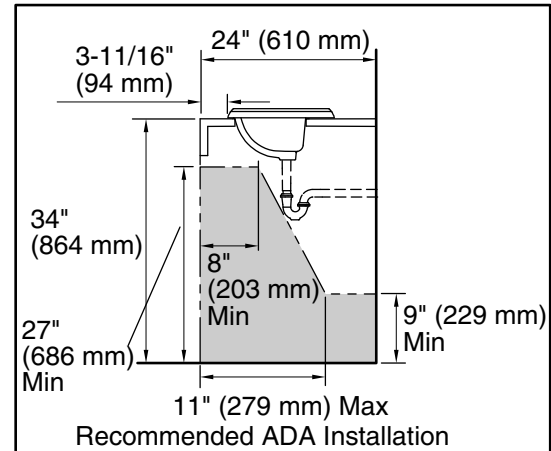

### Technical Information

All product dimensions are nominal.

Basin configuration:	Single Bowl
Center(s):	8" (203 mm)
Bowl area (Only):	Length: 17" (432 mm) Width: 10" (254 mm) Water depth: 5" (127 mm)
With overflow:	Yes
Number of deck holes:	3
Faucet hole(s):	1-3/8" (35 mm)
Drain hole:	1-3/4" (44 mm)
Template:	1003676, required, included