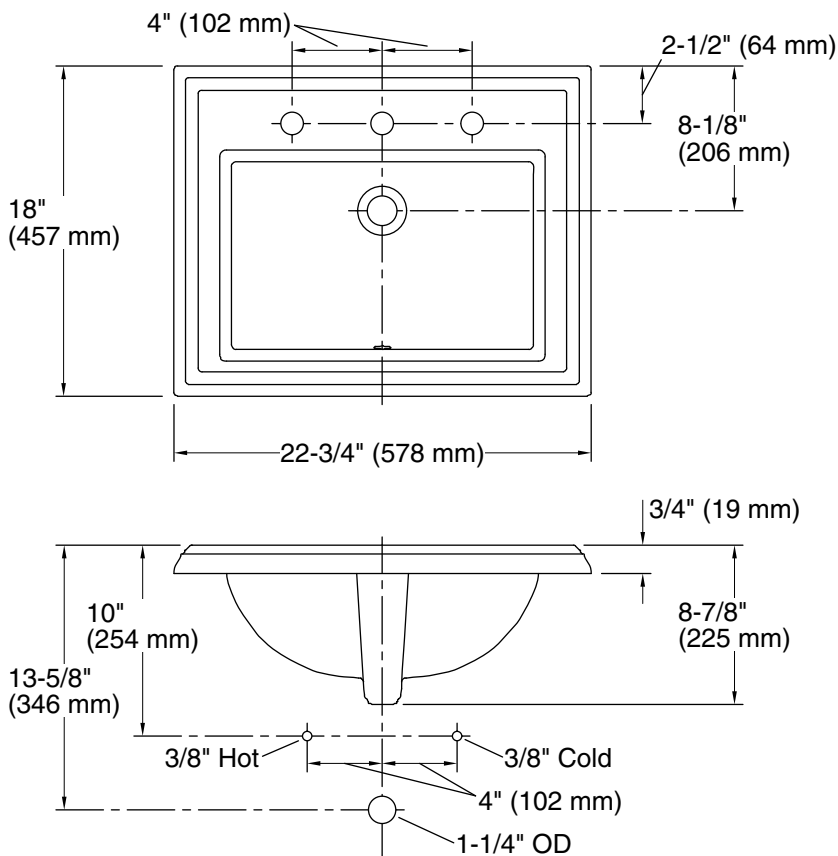

Features

- 8" (203 mm) widespread faucet holes
- Elegant rectangular basin
- Overflow drain
- Coordinates with other products in the Memoirs collection

Material

- Vitreous china

Installation

- Drop-in

Recommended Products/Accessories

Technical Information

All product dimensions are nominal.

Basin configuration:	Single Bowl
Center(s):	8" (203 mm)
Bowl area (Only):	Length: 17" (432 mm) Width: 10" (254 mm) Water depth: 5" (127 mm)
With overflow:	Yes
Number of deck holes:	3
Faucet hole(s):	1-3/8" (35 mm)
Drain hole:	1-3/4" (44 mm)
Template:	1003676, required, included