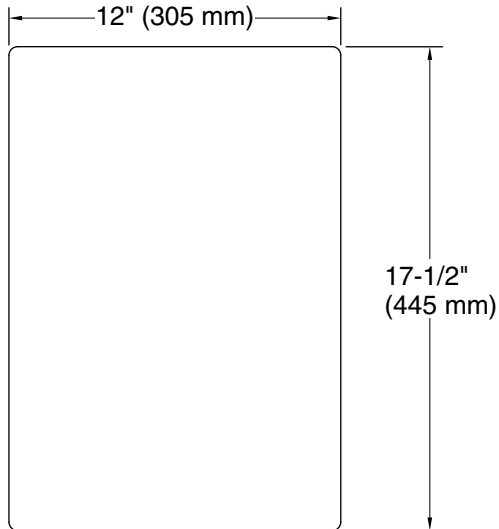

Material

- Durable acacia wood construction

Installation

- Cutting board slides on sink ledge when sink is top-mounted or across the countertop when under-mounted

Codes/Standards

None Applicable

KOHLER® One-Year Limited Warranty

See website for detailed warranty information.

Technical Information

All product dimensions are nominal.

Material: Wood