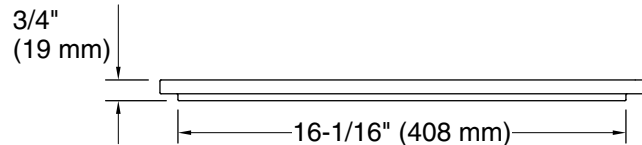

Material

- Durable acacia wood construction

Installation

- Cutting board slides on sink ledge when sink is top-mounted or across the countertop when under-mounted

Codes/Standards

None Applicable

KOHLER® One-Year Limited Warranty

See website for detailed warranty information.

Technical Information

All product dimensions are nominal.

Material: Wood