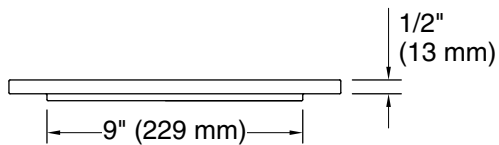

Material

- Durable acacia wood construction

Installation

- Cutting board slides on sink ledge when sink is top-mounted or across the countertop when under-mounted

Codes/Standards

None Applicable

KOHLER® One-Year Limited Warranty

See website for detailed warranty information.

Technical Information

All product dimensions are nominal.

Material: Wood