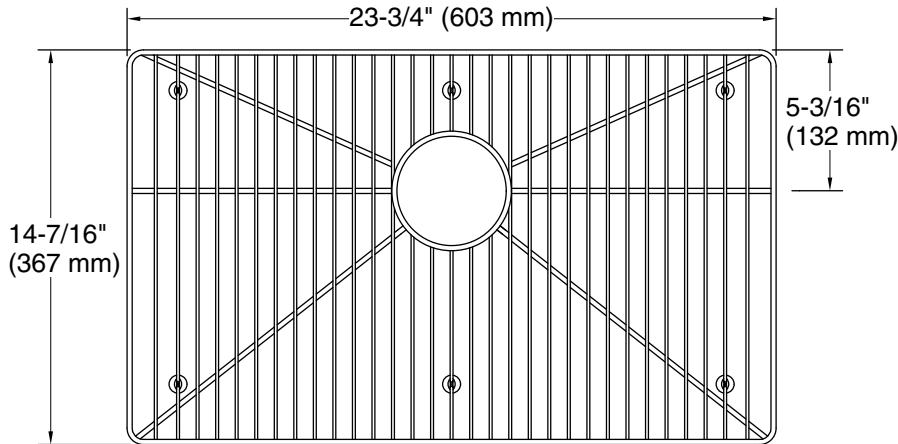

Available Colors/Finishes

Color tiles intended for reference only.

Color	Code	Description
	ST	Stainless Steel

Lyric® Workstation
sink rack for K-RH23375-4PC
K-23380

Technical Information

All product dimensions are nominal.