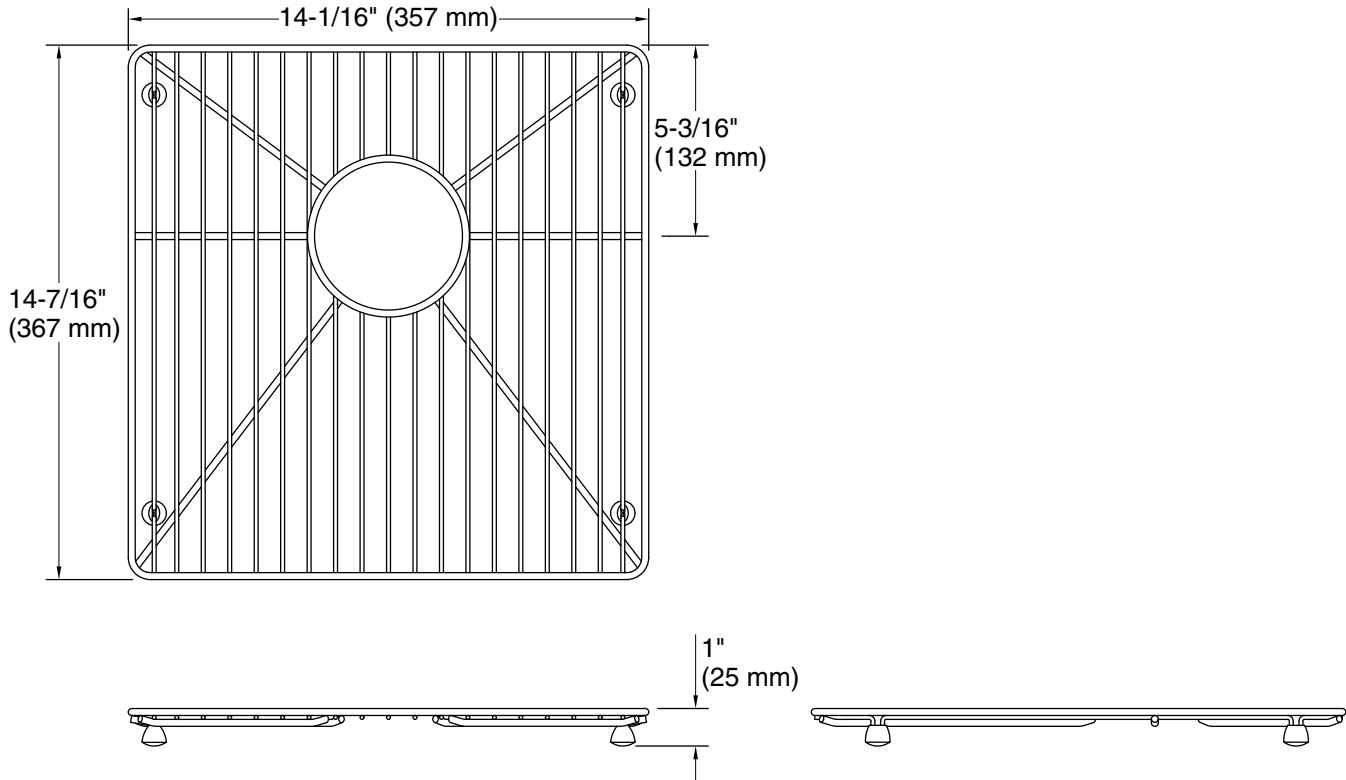

Technical Information

All product dimensions are nominal.

Material: Stainless Steel