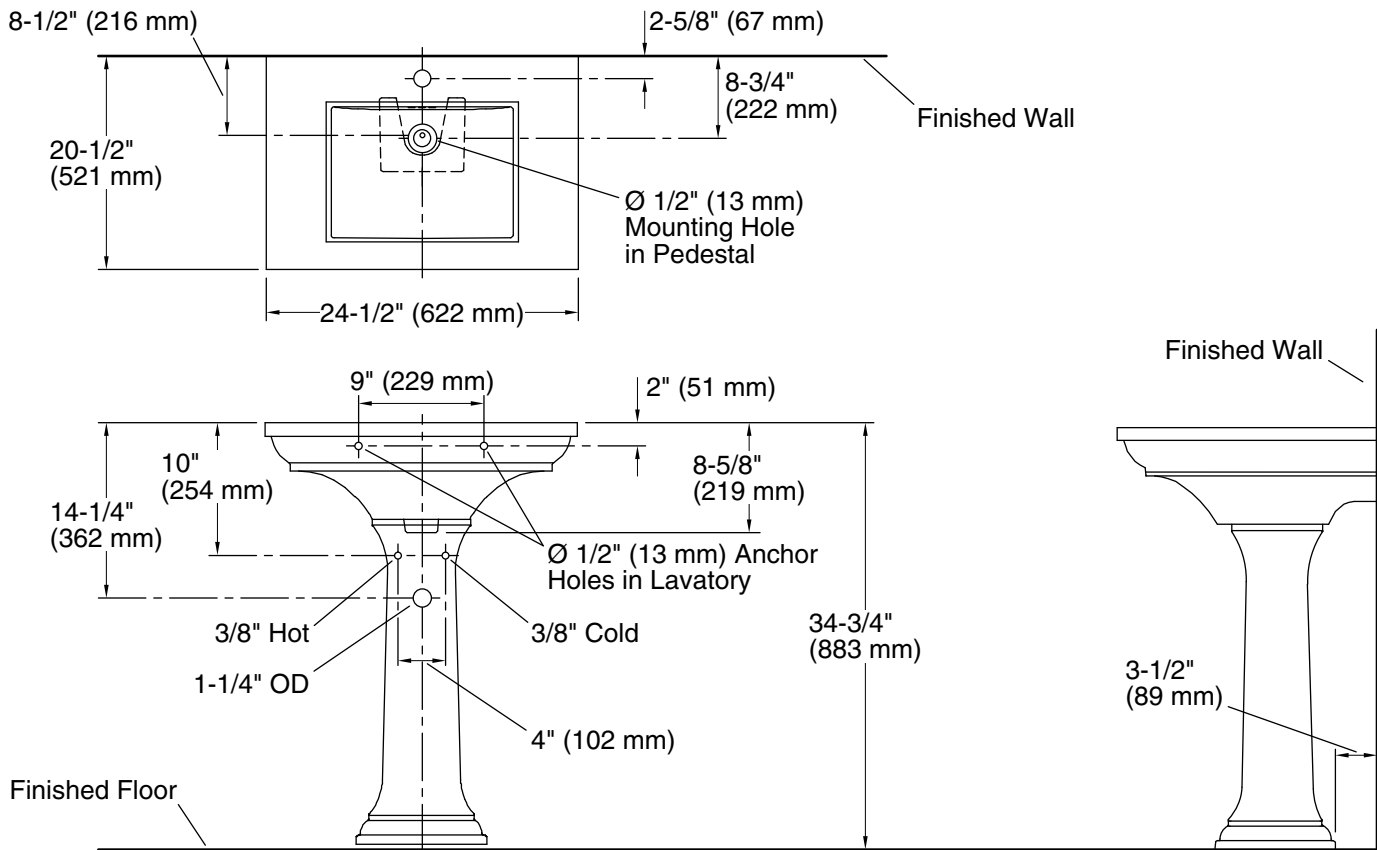

### Technical Information

All product dimensions are nominal.

Bowl configuration:	Single Bowl
Bowl area (Only):	Length: 15-1/2" (394 mm) Width: 11-5/8" (295 mm) Water depth: 5" (127 mm)
With overflow:	Yes
Number of deck holes:	1
Faucet hole(s):	1-3/8" (35 mm)
Drain hole:	1-3/4" (44 mm)