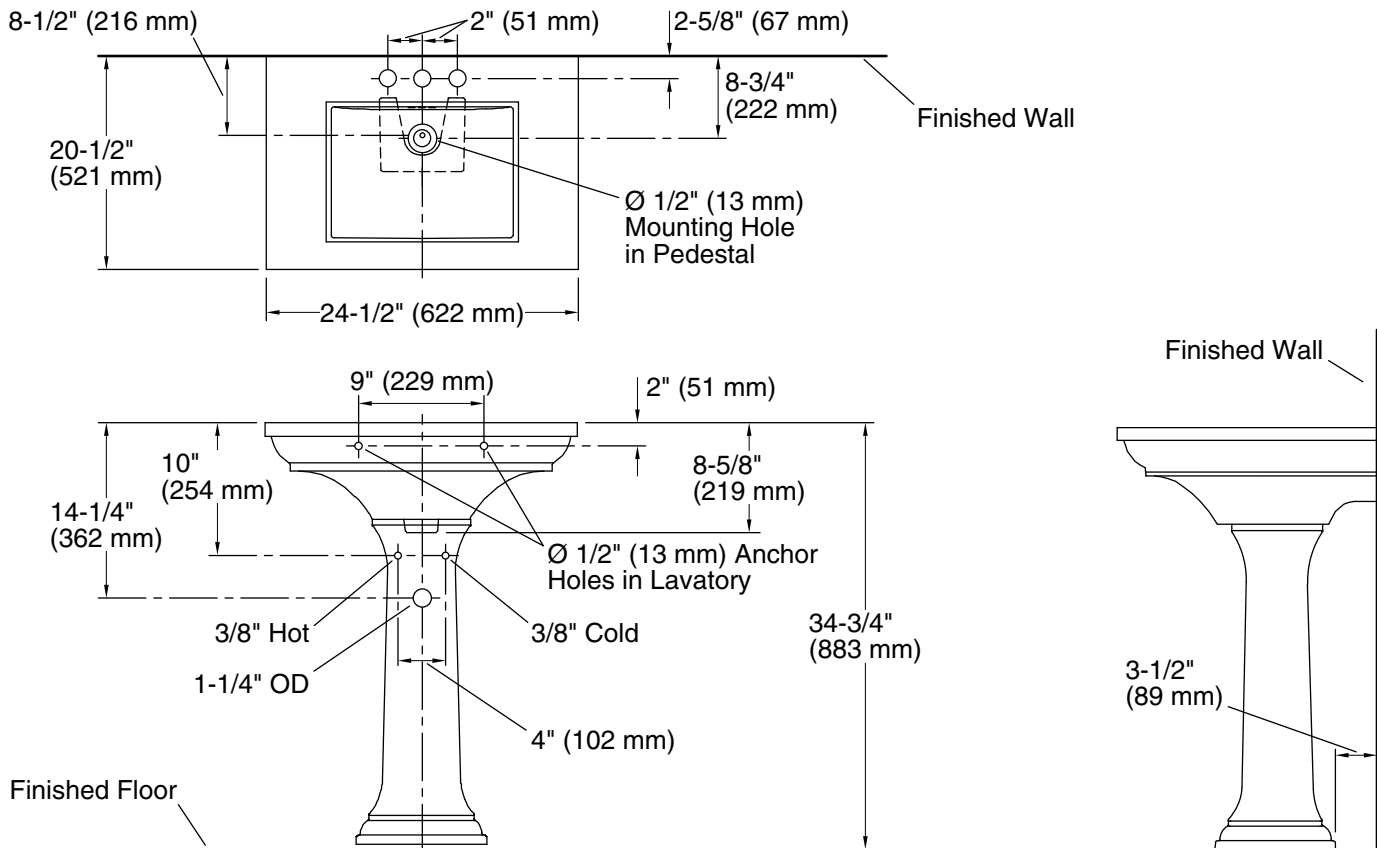

Memoirs® Stately

25" rectangular pedestal bathroom sink
K-2344-4

Features

- 4" (102 mm) centerset faucet holes
- Elegant rectangular basin
- Overflow drain
- Combination consists of the K-29999-4 basin and the K-2267 pedestal
- Coordinates with other products in the Memoirs collection

For the most current Specification Sheet, go to www.kohler.com USA or www.kohler.ca Canada

10-3-2024 01:23 - US/CA

THE BOLD LOOK
OF **KOHLER**®

Technical Information

All product dimensions are nominal.

Bowl configuration:	Single Bowl
Center(s):	4
Bowl area (Only):	Length: 15-1/2" (394 mm) Width: 11-5/8" (295 mm) Water depth: 5" (127 mm)
With overflow:	Yes
Number of deck holes:	3
Faucet hole spacing:	4" (102 mm)
Faucet hole(s):	1-1/4" (32 mm)
Drain hole:	1-3/4" (44 mm)