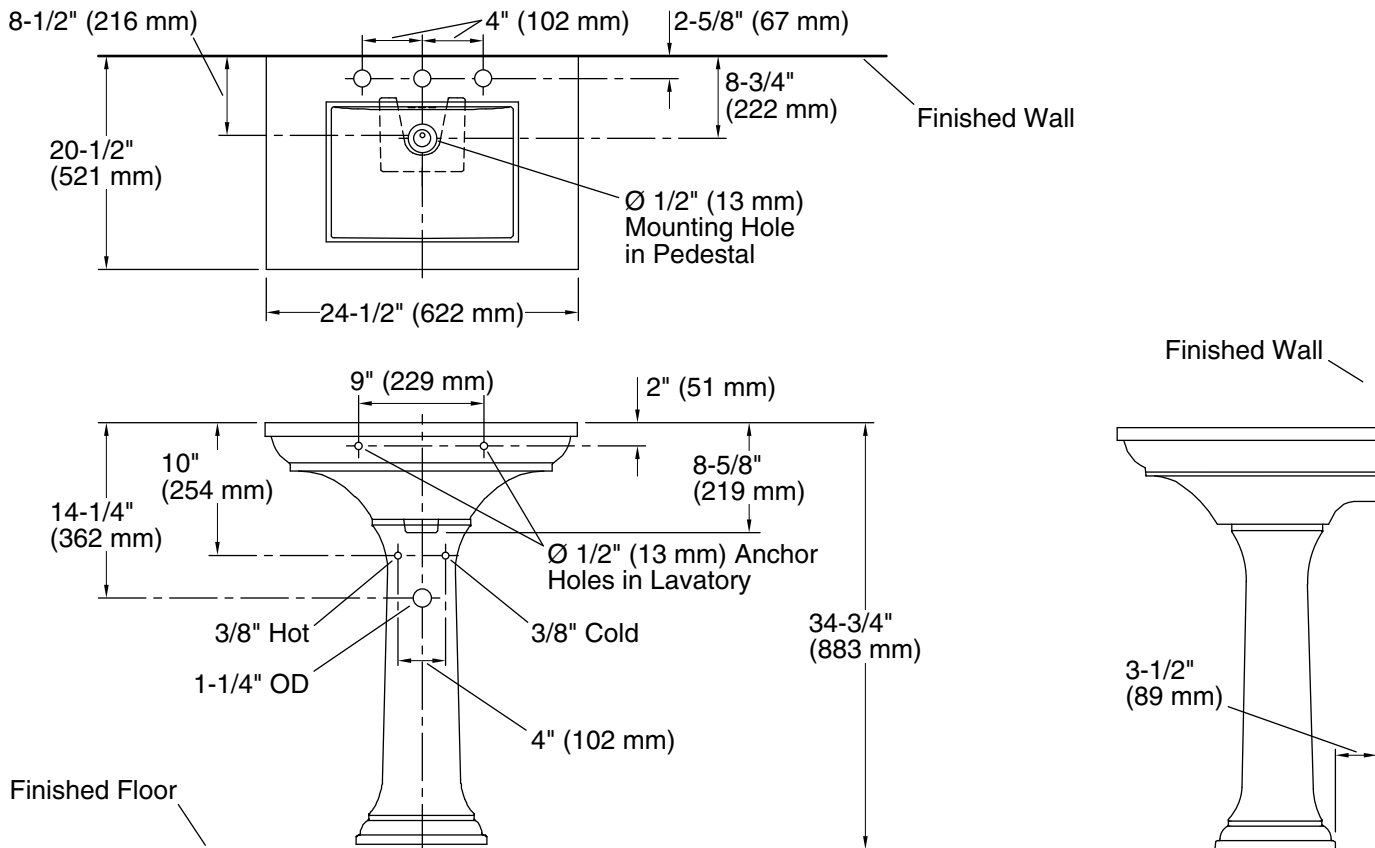

Memoirs® Stately

25" rectangular pedestal bathroom sink
K-2344-8

Features

- 8" (203 mm) widespread faucet holes
- Elegant rectangular basin
- Overflow drain
- Combination consists of the K-29999-8 basin and the K-2267 pedestal
- Coordinates with other products in the Memoirs collection

For the most current Specification Sheet, go to www.kohler.com USA or www.kohler.ca Canada

10-2-2024 23:31 - US/CA

THE BOLD LOOK
OF **KOHLER**®

Technical Information

All product dimensions are nominal.

Bowl configuration:	Single Bowl
Center(s):	8
Bowl area (Only):	Length: 15-1/2" (394 mm) Width: 11-5/8" (295 mm) Water depth: 5" (127 mm)
With overflow:	Yes
Number of deck holes:	3
Faucet hole spacing:	8" (203 mm)
Faucet hole(s):	1-3/8" (35 mm)
Drain hole:	1-3/4" (44 mm)