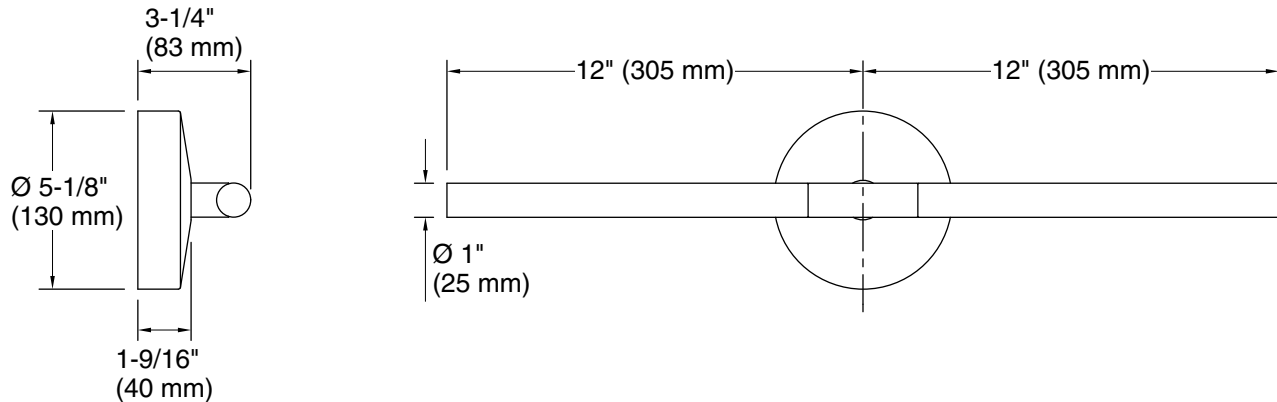

Required Electrical Service

One circuit required.

Lights: 120 V, 0.977 A, 60 Hz

Technical Information

All product dimensions are nominal.

Material: Steel, Aluminum, Glass

Number of Lights: 2

Lighting Type: Integrated LED

Number of Shades: 2

Shade Type: Glass - frosted

Hanging Type: Non-hanging

Electrical component rating: LED: 60 Hz, 12 W, 700 Lumens, 3000K