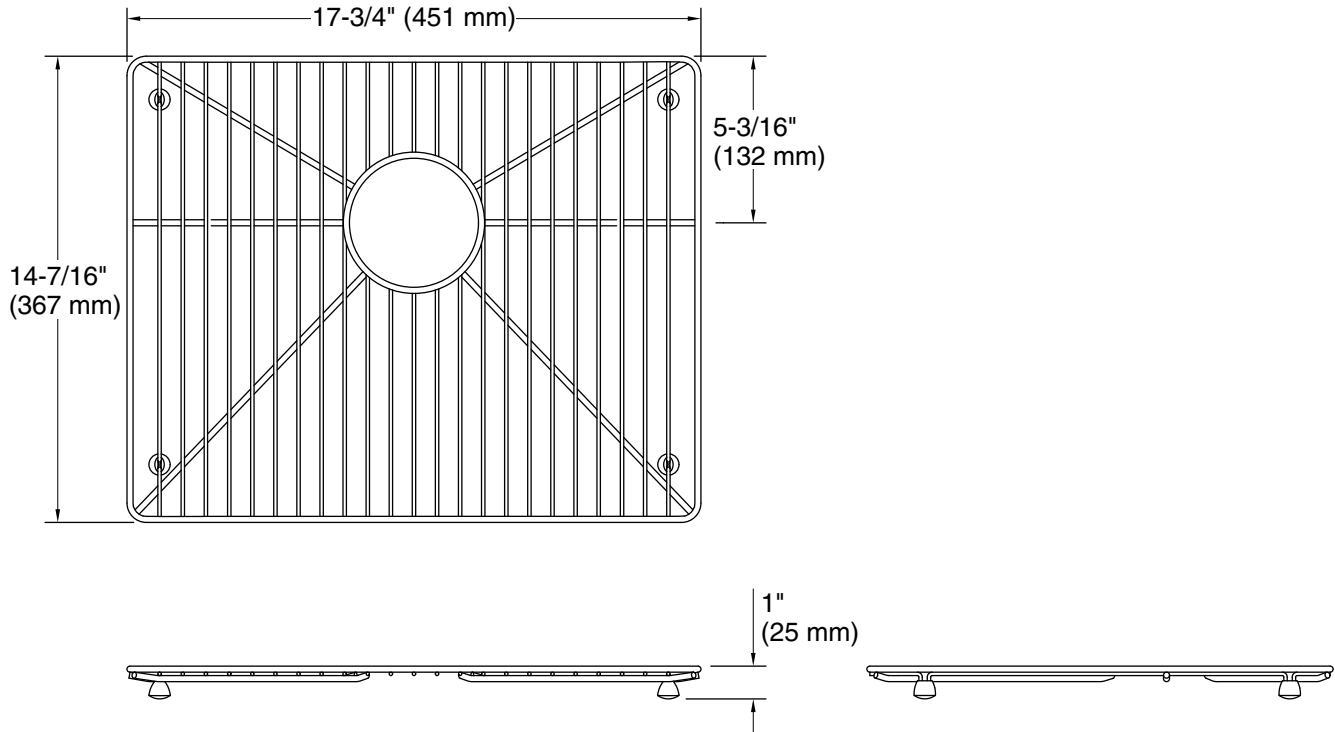

Available Colors/Finishes

Color tiles intended for reference only.

Color	Code	Description
	ST	Stainless Steel

Lyric® Workstation
sink rack for K-RH23377-1PC
K-23468

Technical Information

All product dimensions are nominal.