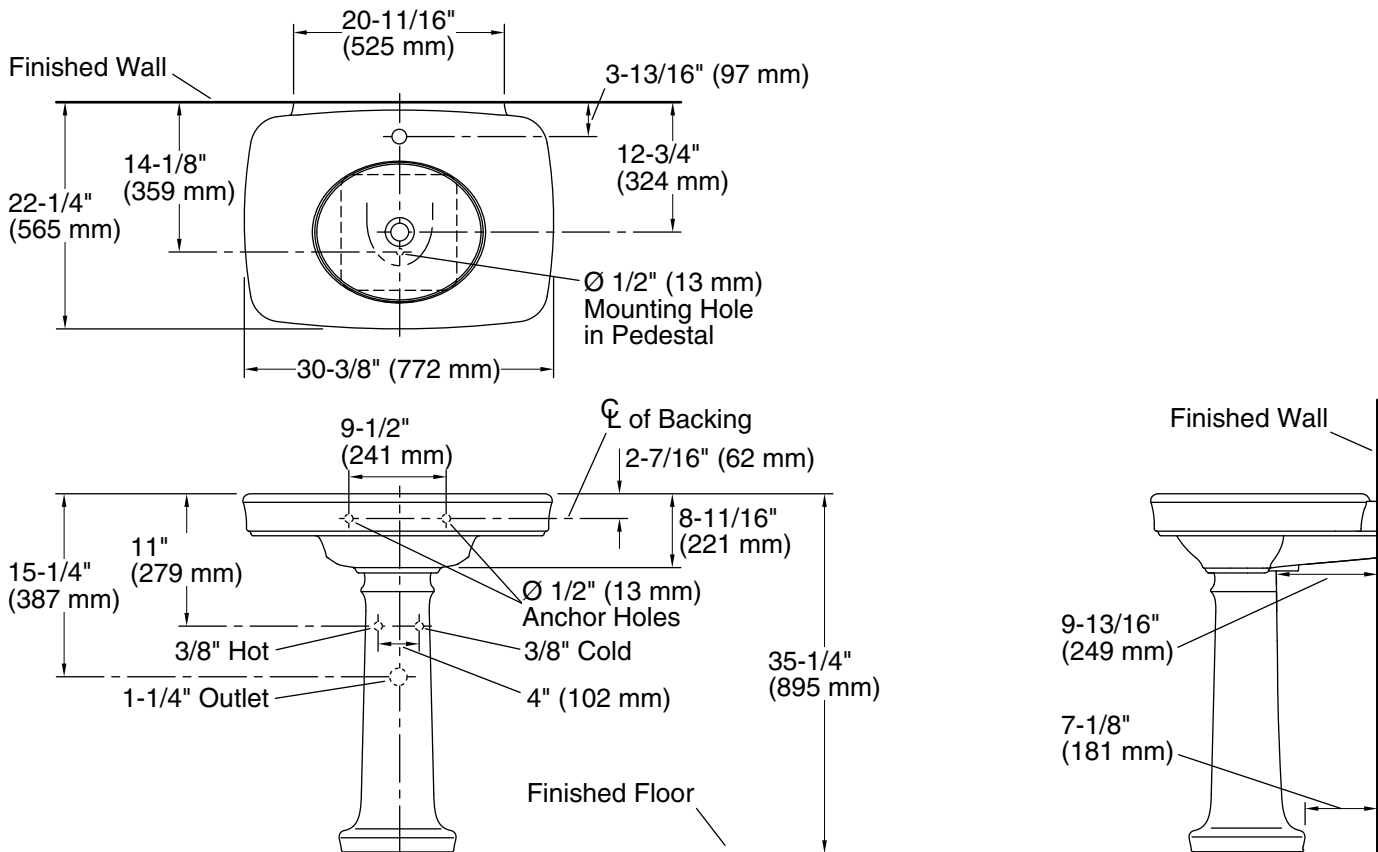

**Bancroft®**  
Pedestal Bathroom Sink  
**K-2347-1**

**Features**

- Single faucet hole
- Elegant oval basin
- Combination consists of the K-2348-1 basin and the K-2346 pedestal
- Coordinates with other products in the Bancroft collection

**Material**

- Vitreous china

**Installation**

- Pedestal

**Recommended Products/Accessories**

- K-7605-P Angle Supply with Stop (pair)
- K-8998 P-Trap
- K-23726 Drain treatment
- K-23725 Cast iron cleaner

## Technical Information

All product dimensions are nominal.

Bowl configuration:	Single
Bowl area (Only):	Length: 17-1/8" (435 mm) Width: 13-15/16" (354 mm) Water depth: 5" (127 mm)
Number of deck holes:	1
Faucet hole(s):	1-3/8" (35 mm)
Drain hole:	1-3/4" (44 mm)