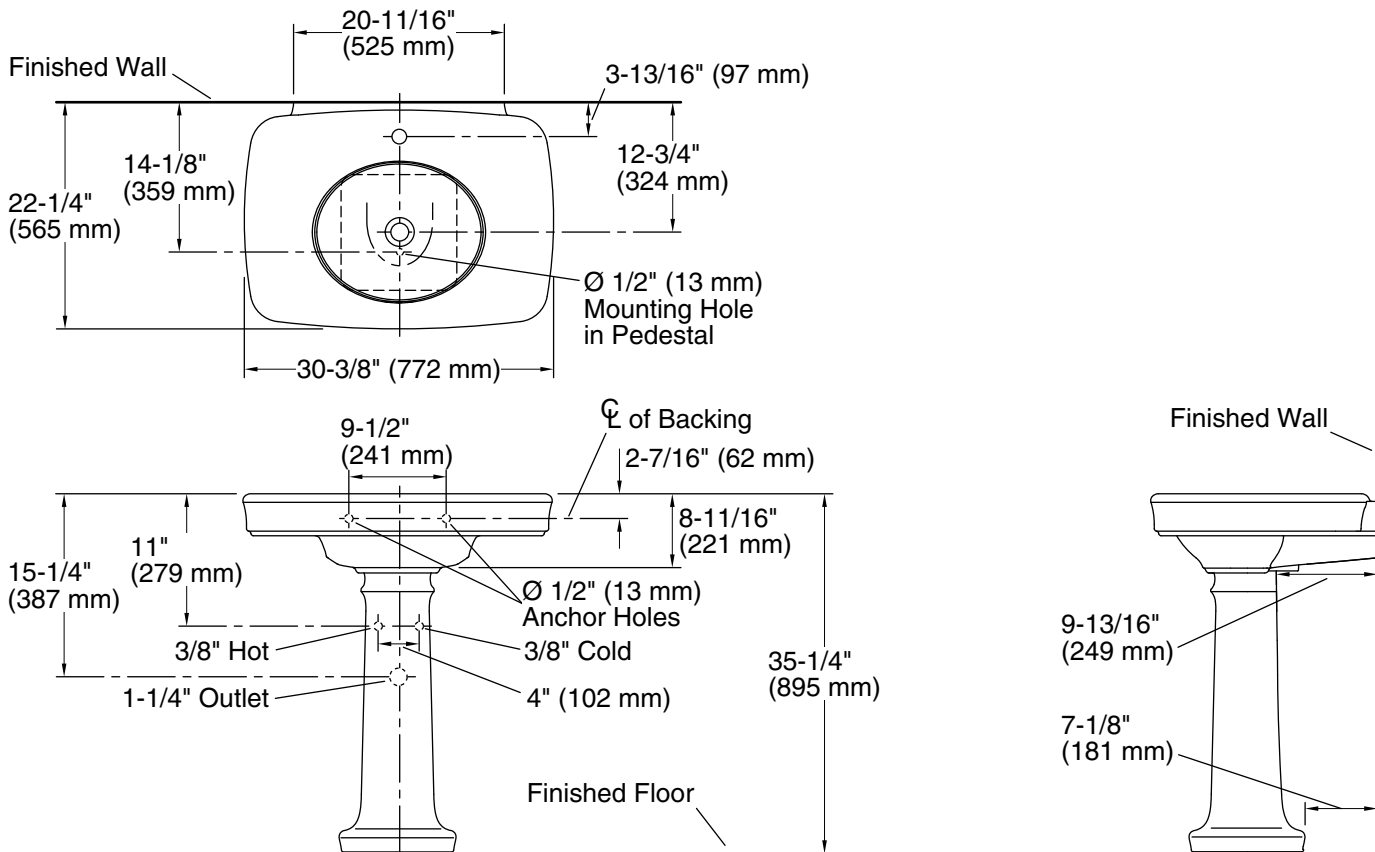

Bancroft®
Pedestal Bathroom Sink
K-2347-1

Features

- Single faucet hole
- Elegant oval basin
- Combination consists of the K-2348-1 basin and the K-2346 pedestal
- Coordinates with other products in the Bancroft collection

Material

- Vitreous china

Installation

- Pedestal

Recommended Products/Accessories

- K-7605-P Angle Supply with Stop (pair)
- K-8998 P-Trap
- K-23726 Drain treatment
- K-23725 Cast iron cleaner

Codes/Standards

ASME A112.19.2/CSA B45.1
IAPMO Certification

**KOHLER® One-Year Limited
Warranty**

See website for detailed warranty information.

Technical Information

All product dimensions are nominal.

Basin configuration: Single Bowl

Bowl area (Only): Length: 17-1/8" (435 mm)
Width: 13-15/16" (354 mm)
Water depth: 5" (127 mm)

Number of deck holes: 1

Faucet hole(s): 1-3/8" (35 mm)

Drain hole: 1-3/4" (44 mm)

Notes

Install this product according to the installation instructions.