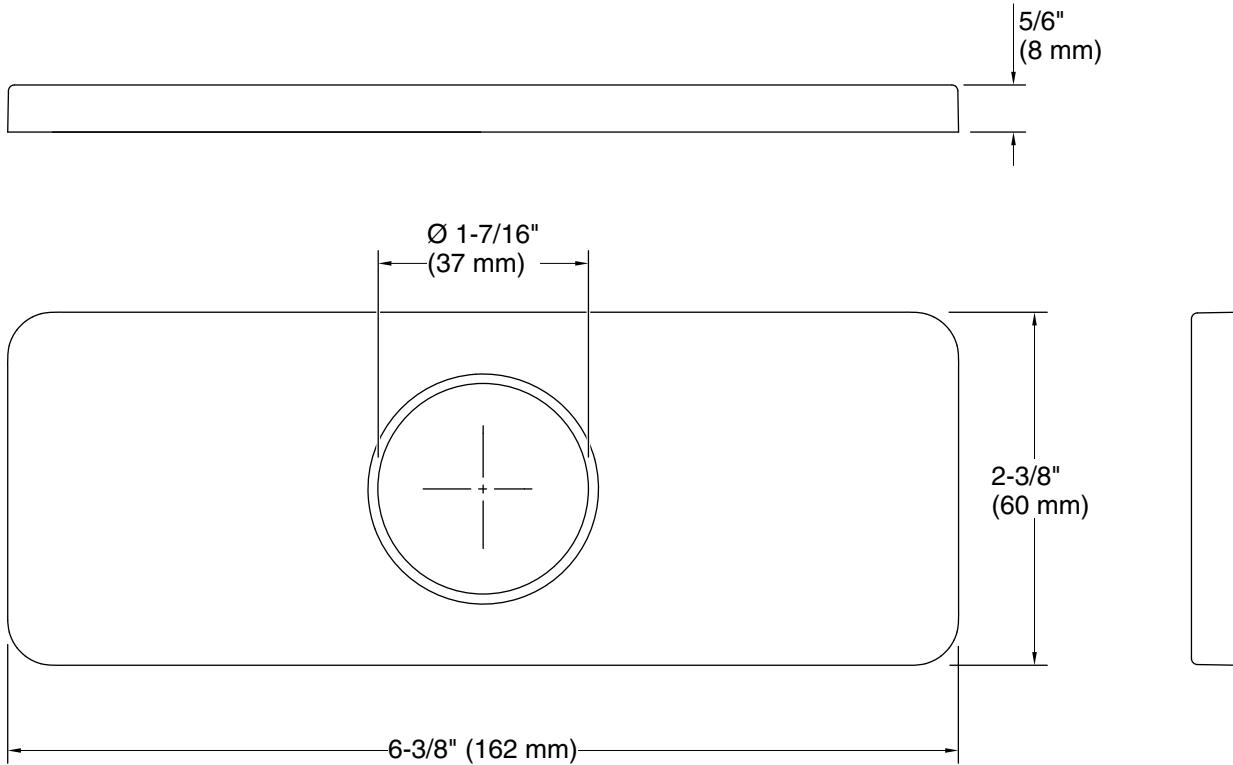

Technical Information

All product dimensions are nominal.

Handshower:

Rated maximum flow: 0 gal/min (0 l/min)

Notes

Install this product according to the installation instructions.