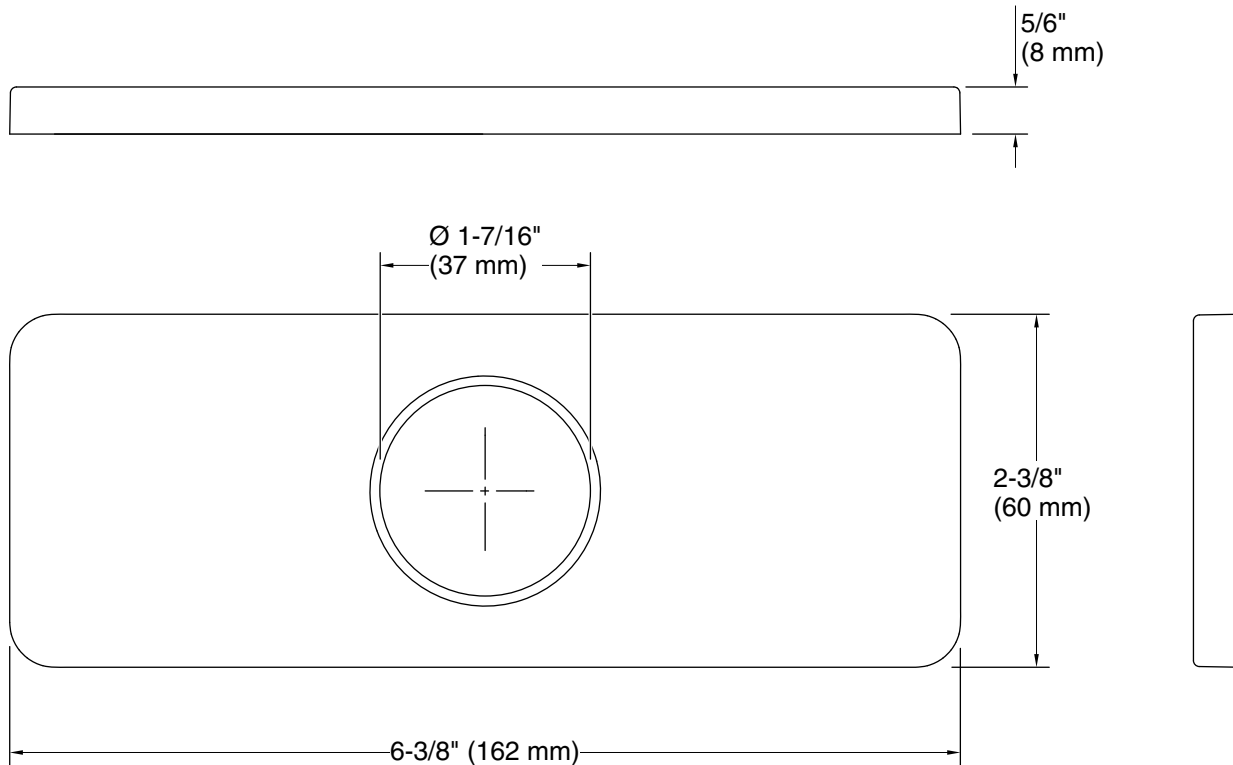

Technical Information

All product dimensions are nominal.

Material: Zinc

Notes

Install this product according to the installation instructions.