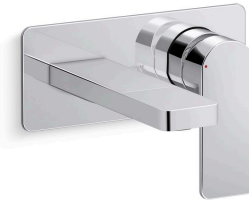

Features

- Single lever handle allows for both on/off activation and temperature setting
- Red/blue indexing on handle
- 6-1/2" (165 mm) spout reach
- Aerated flow
- Stationary spout
- 2.2 gpm (8.3 lpm) maximum flow rate at 45 psi (3.1 bar)
- Includes metal pop-up drain with 1-1/4" (32 mm) tailpiece
- Coordinates with other products in the Parallel collection
- Trim only, requires valve to complete installation

Material

- Premium metal construction for durability and reliability
- KOHLER® finishes resist corrosion and tarnishing

Installation

- Wall-mount
- Requires wall-mount K-28028T valve (sold separately)

Codes/Standards

Spout:

Spout reach: 7-1/4" (184 mm)

Notes

Install this product according to the installation guide.