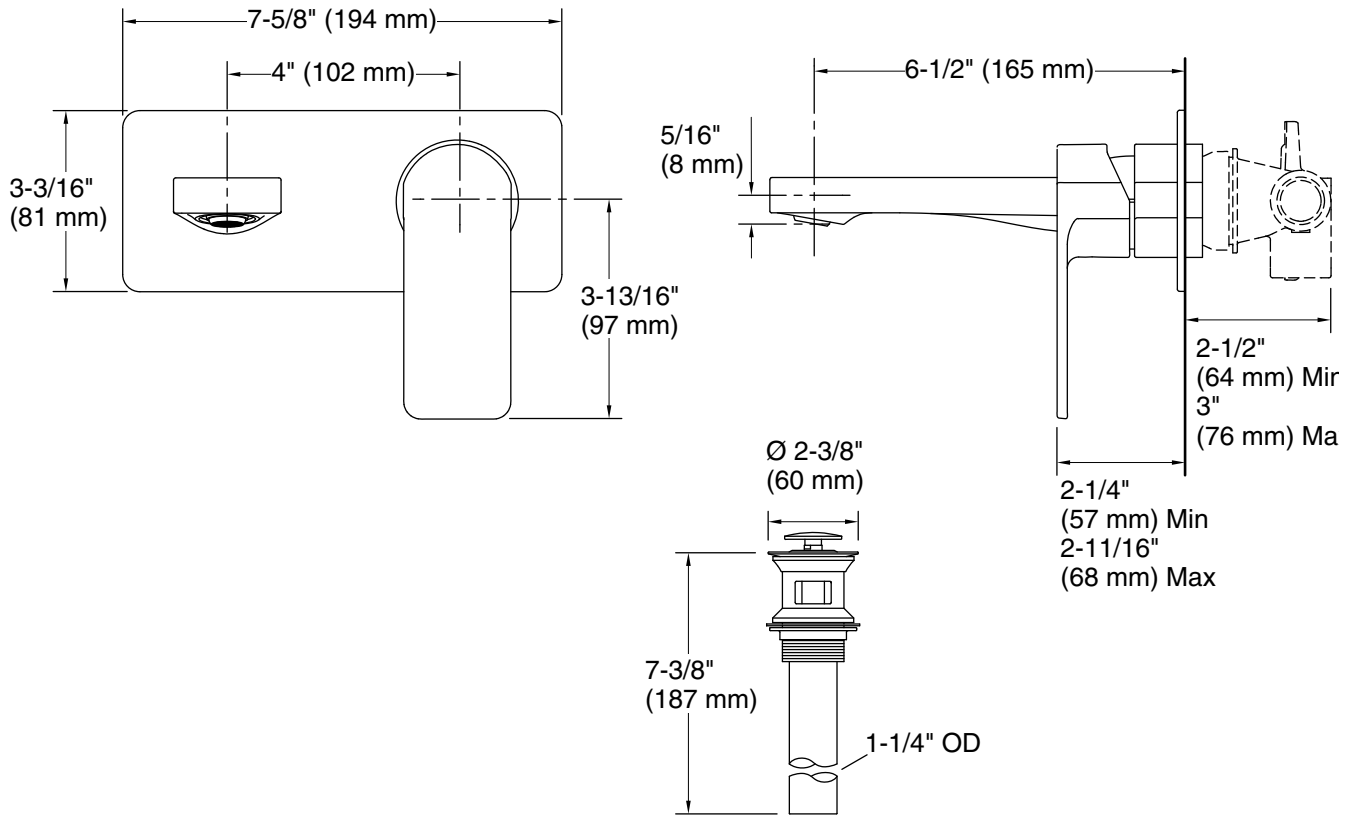

Features

- Single lever handle allows for both on/off activation and temperature setting
- Red/blue indexing on handle
- 6-1/2" (165 mm) spout reach
- Aerated flow
- Stationary spout
- 2.2 gpm (8.3 lpm) maximum flow rate at 45 psi (3.1 bar)
- Includes metal pop-up drain with 1-1/4" (32 mm) tailpiece
- Coordinates with other products in the Parallel collection
- Trim only, requires valve to complete installation

Material

- Premium metal construction for durability and reliability
- KOHLER® finishes resist corrosion and tarnishing

Installation

- Wall-mount
- Requires wall-mount K-28028T valve (sold separately)

Codes/Standards

Plumbing Standards
GB 18145

See website for detailed warranty information.

Technical Information

All product dimensions are nominal.

Faucet:

Flow rate: 1.75 gal/min (6.6 l/min)

Drain included: Yes

Drain with overflow: Yes

Spout:

Spout reach: 7-1/4" (184 mm)

Notes

Install this product according to the installation guide.