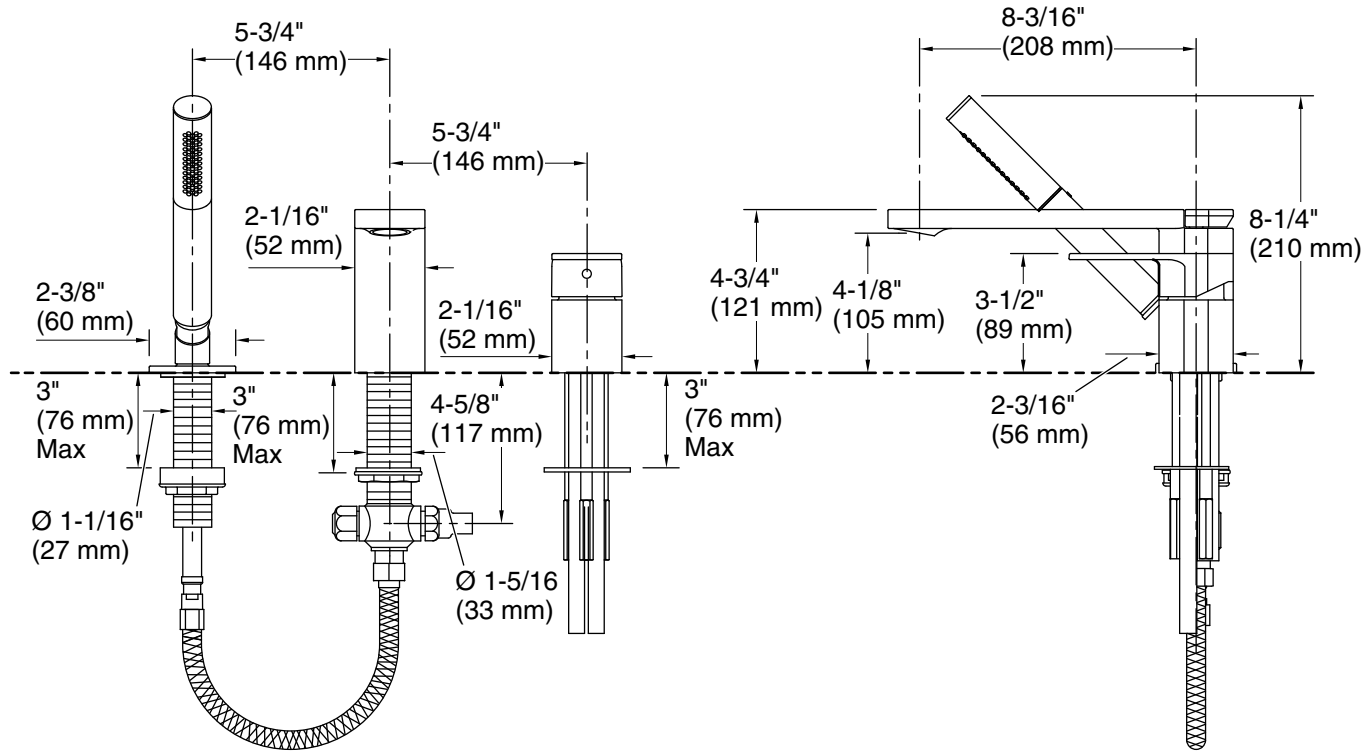

### Features

- A single handle controls both on/off activation and temperature setting
- 8-3/16" (208 mm) spout reach
- 8.0 gpm (30.3 lpm) maximum bath faucet flow rate at 45 psi (3.1 bar)
- 1.75 gpm (6.6 lpm) maximum handshower flow rate at 45 psi (3.1 bar)
- Coordinates with other products in the Parallel collection

### Technical Information

All product dimensions are nominal.

#### Spout:

Spout reach: 8-3/16" (208 mm)