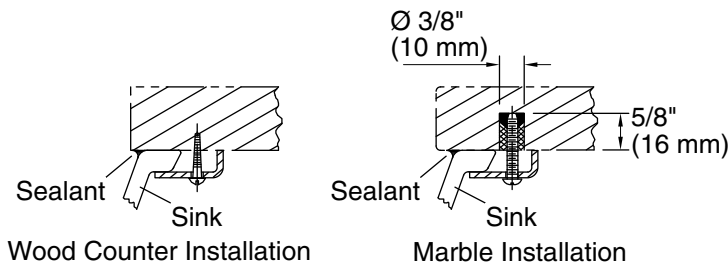

Features

- Round basin
- No faucet holes; requires wall- or counter-mount faucet

Material

- Vitreous china

Installation

- Undermount

Recommended Products/Accessories

- K-9018 P-Trap
- K-23726 Drain treatment
- K-23725 Cast iron cleaner

Included Components

- 1193643 Basin clamps

ADA

CSA B651

Codes/Standards

ASME A112.19.2/CSA B45.1
ADA
ICC/ANSI A117.1
CSA B651
IAPMO Certification

KOHLER® One-Year Limited Warranty

See website for detailed warranty information.

Available Colors/Finishes

Color tiles intended for reference only.

Color	Code	Description
	0	White
	HV	Bouclé™ Tweed

Technical Information

All product dimensions are nominal.

- Bowl configuration: Single Bowl
- Bowl area (Only): Length: 13-13/16" (351 mm)
Width: 13-13/16" (351 mm)
Bowl depth: 5-1/16" (129 mm)
Water depth: 5" (127 mm)
- With overflow: No
- Drain hole: 1-3/4" (44 mm)
- Template: 1035896-7, required, not included