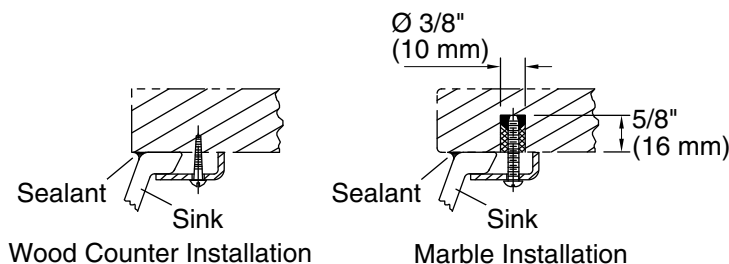

THE BOLD LOOK
OF **KOHLER®**

Technical Information

All product dimensions are nominal.

Basin configuration:	Single Bowl
Bowl area (Only):	Length: 13-13/16" (351 mm) Width: 13-13/16" (351 mm) Bowl depth: 5-1/16" (129 mm) Water depth: 5" (127 mm)
With overflow:	No
Drain hole:	1-3/4" (44 mm)
Template:	1035896-7, required, not included