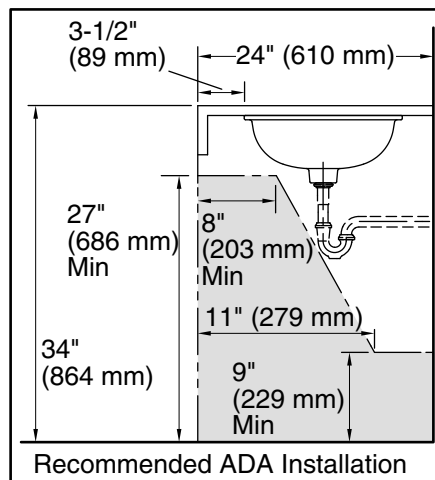

THE BOLD LOOK
OF **KOHLER®**

Technical Information

All product dimensions are nominal.

Basin configuration:	Single Bowl
Bowl area (Only):	Length: 13-13/16" (351 mm) Width: 13-13/16" (351 mm) Bowl depth: 5-1/16" (129 mm) Water depth: 5" (127 mm)
With overflow:	No
Drain hole:	1-3/4" (44 mm)
Template:	1035896-7, required, not included