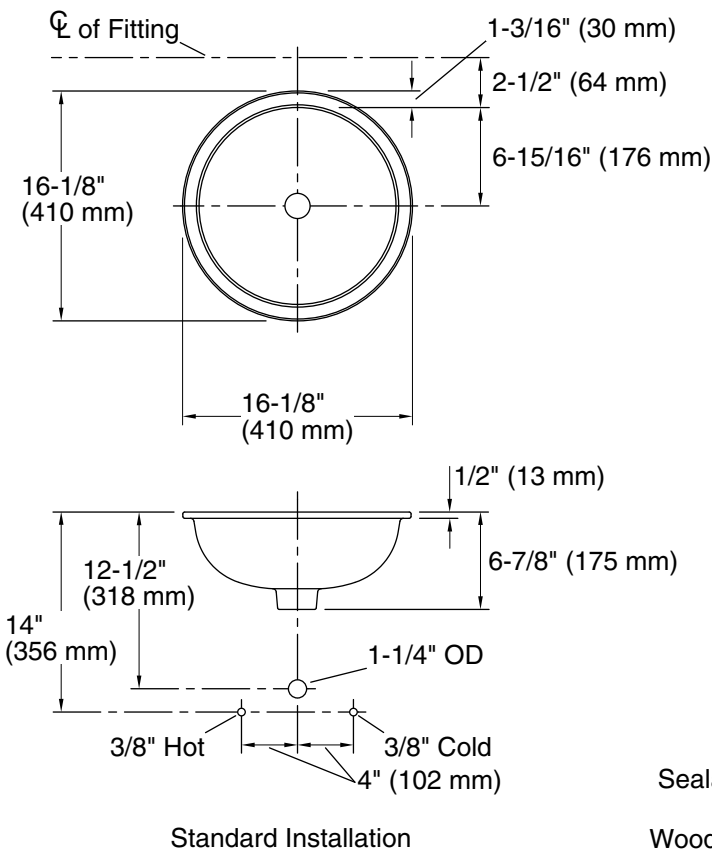

THE BOLD LOOK
OF **KOHLER®**

Technical Information

All product dimensions are nominal.

Basin configuration:	Single Bowl
Bowl area (Only):	Length: 13-13/16" (351 mm) Width: 13-13/16" (351 mm) Bowl depth: 5-1/16" (129 mm) Water depth: 5" (127 mm)
With overflow:	No
Drain hole:	1-3/4" (44 mm)
Template:	1035896-7, required, not included