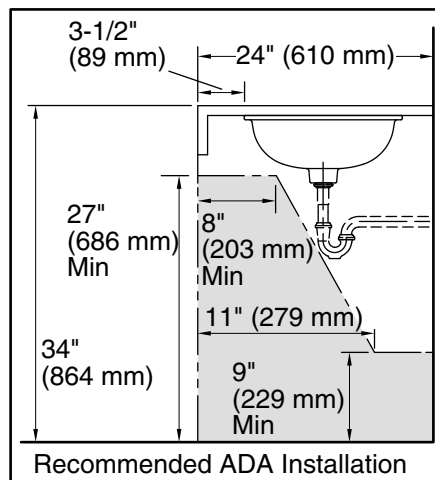

Available Colors/Finishes

Color tiles intended for reference only.

Color	Code	Description
	0	White
	HV	Bouclé™ Tweed

Technical Information

All product dimensions are nominal.

- Bowl configuration: Single Bowl
- Bowl area (Only): Length: 13-13/16" (351 mm)
Width: 13-13/16" (351 mm)
Bowl depth: 5-1/16" (129 mm)
Water depth: 5" (127 mm)
- With overflow: No
- Drain hole: 1-3/4" (44 mm)
- Template: 1035896-7, required, not included