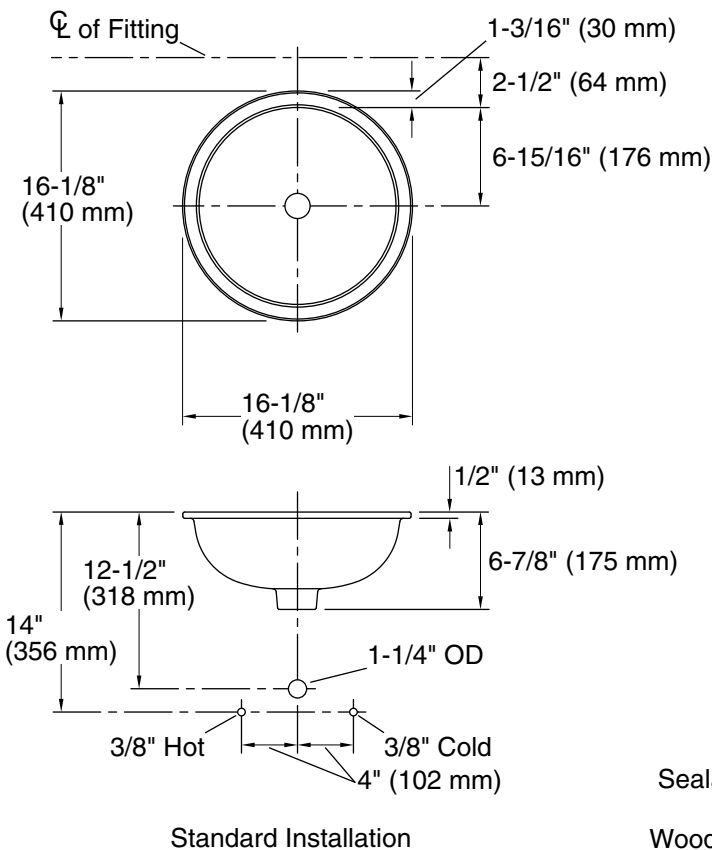

Features

- Round basin
- No faucet holes; requires wall- or counter-mount faucet

Material

- Vitreous china

Installation

- Undermount

Recommended Products/Accessories

- K-9018 P-Trap
- K-23726 Drain treatment
- K-23725 Cast iron cleaner

Available Colors/Finishes

Color tiles intended for reference only.

Color	Code	Description
	0	White
	HV	Bouclé™ Tweed

Technical Information

All product dimensions are nominal.

- Bowl configuration: Single Bowl
- Bowl area (Only): Length: 13-13/16" (351 mm)
Width: 13-13/16" (351 mm)
Bowl depth: 5-1/16" (129 mm)
Water depth: 5" (127 mm)
- With overflow: No
- Drain hole: 1-3/4" (44 mm)
- Template: 1035896-7, required, not included