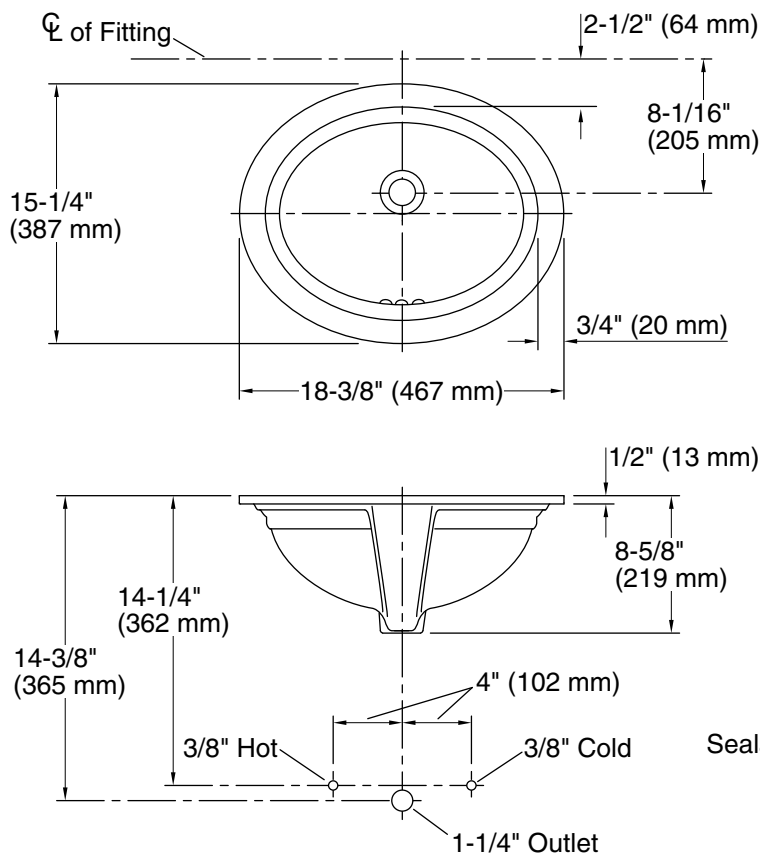

### Technical Information

All product dimensions are nominal.

Basin configuration:	Single Bowl
Basin area (Only):	Length: 16-7/8" (429 mm)
	Width: 13-11/16" (348 mm)
	Water depth: 4-3/16" (106 mm)
With overflow:	Yes
Drain hole:	1-3/4" (44 mm)
Template:	1289470-7, required, not included