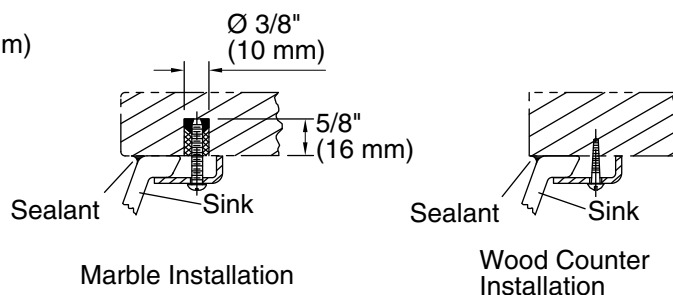

### Technical Information

All product dimensions are nominal.

Basin configuration:	Single Bowl
Basin area (Only):	Length: 16-7/8" (429 mm)
	Width: 13-11/16" (348 mm)
	Water depth: 4-3/16" (106 mm)
With overflow:	Yes
Drain hole:	1-3/4" (44 mm)
Template:	1289470-7, required, not included