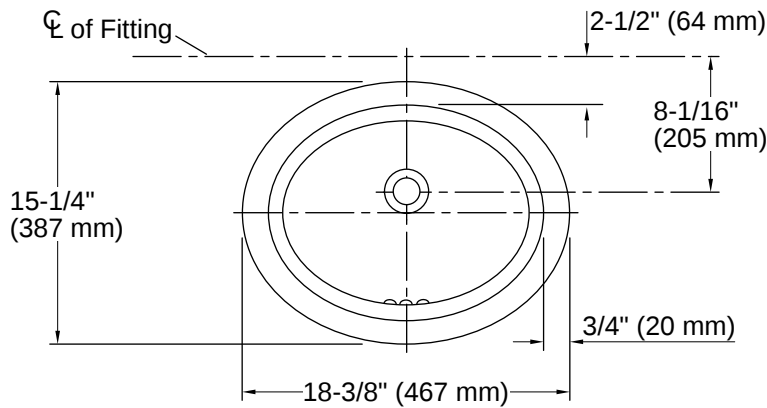

Marble Installation

Installation

- Undermount

Installation Notes

Install this product according to the installation instructions.

NOTICE: Countertop manufacturer or cutter must use the current product template available at www.kohler.com, or by calling 1-800-4KOHLER. Kohler Co. is not responsible for cutout errors when the incorrect cutout template is used.

Product dimensions are nominal and may vary per ASME A112.19.2 tolerances.

ADA, CSA B651 compliant when installed to the specific requirements of these regulations.