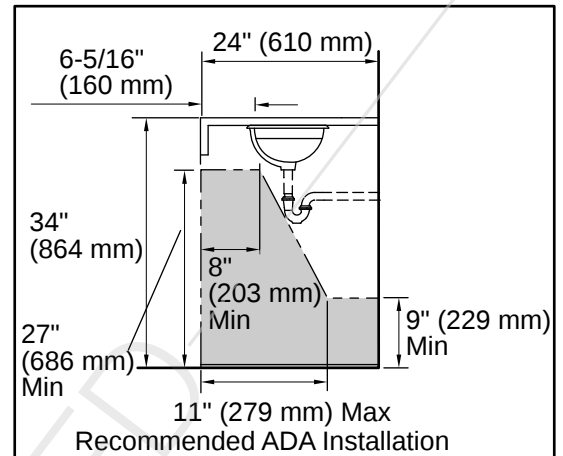

Marble Installation

Installation

- Undermount

Installation Notes

Install this product according to the installation instructions.

NOTICE: Countertop manufacturer or cutter must use the current product template available at www.kohler.com, or by calling 1-800-4KOHLER. Kohler Co. is not responsible for cutout errors when the incorrect cutout template is used.

Product dimensions are nominal and may vary per ASME A112.19.2 tolerances.

ADA, CSA B651 compliant when installed to the specific requirements of these regulations.