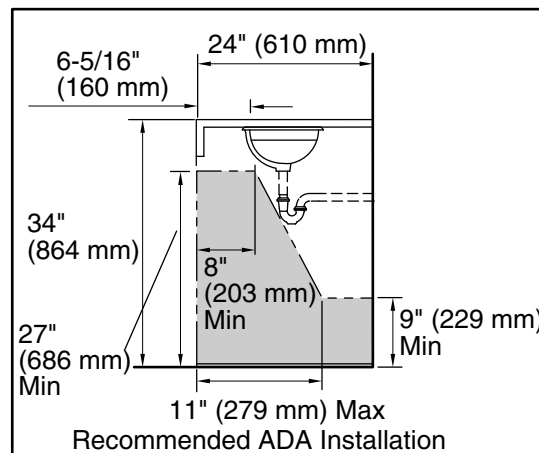

### Technical Information

All product dimensions are nominal.

Basin configuration:	Single Bowl
Basin area (Only):	Length: 16-7/8" (429 mm)
	Width: 13-11/16" (348 mm)
	Water depth: 4-3/16" (106 mm)
With overflow:	Yes
Drain hole:	1-3/4" (44 mm)
Template:	1289470-7, required, not included