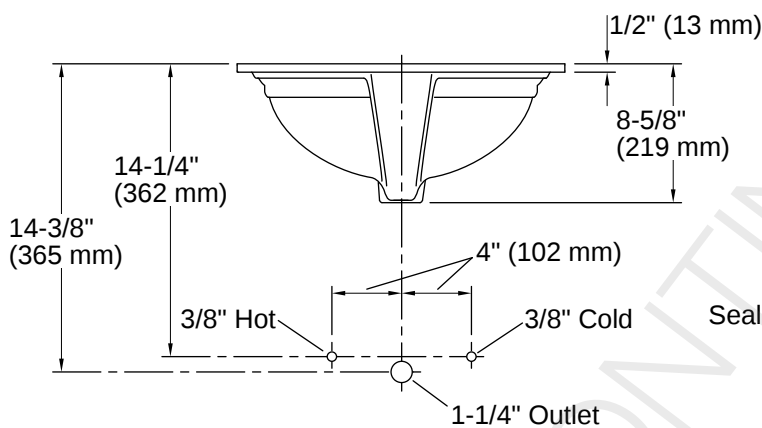

Marble Installation

Installation

- Undermount

Installation Notes

Install this product according to the installation instructions.

NOTICE: Countertop manufacturer or cutter must use the current product template available at www.kohler.com, or by calling 1-800-4KOHLER. Kohler Co. is not responsible for cutout errors when the incorrect cutout template is used.

Product dimensions are nominal and may vary per ASME A112.19.2 tolerances.

ADA, CSA B651 compliant when installed to the specific requirements of these regulations.