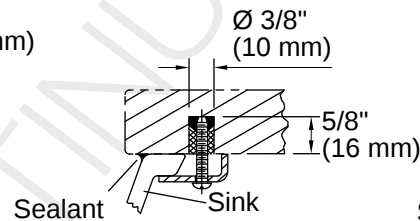

Marble Installation