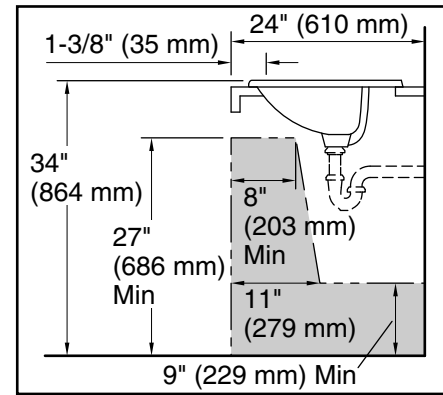

Recommended ADA Installation