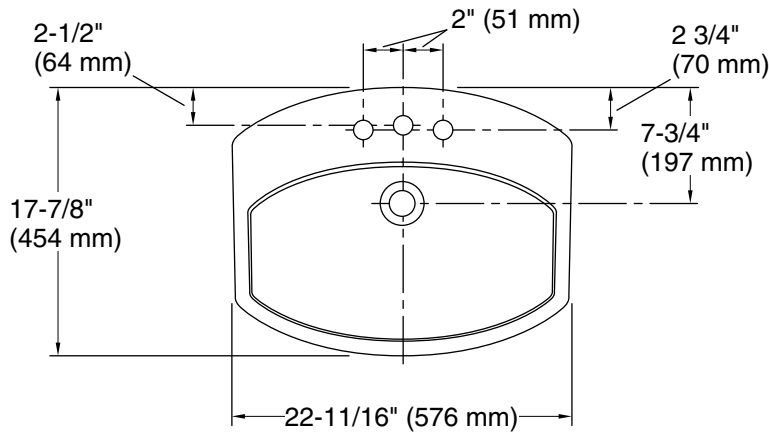

Recommended ADA Installation