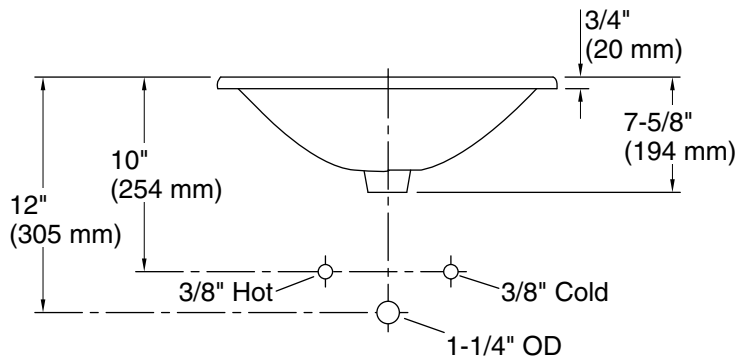

**Cimarron®**

22-3/4" rectangle drop-in bathroom sink  
**K-2351-4**

**Features**

- 4" (102 mm) centerset faucet holes
- Overflow drain
- Coordinates with other products in the Cimarron collection

**Material**

## Technical Information

All product dimensions are nominal.

Basin configuration:	Single Bowl
Center(s):	4
Bowl area (Only):	Length: 20-3/8" (518 mm) Width: 11-1/2" (292 mm) Water depth: 3-5/8" (92 mm)
With overflow:	Yes
Number of deck holes:	3
Faucet hole spacing:	4" (102 mm)
Faucet hole(s):	1-1/4" (32 mm)
Drain hole:	1-3/4" (44 mm)
Template:	1017302-7, required, included