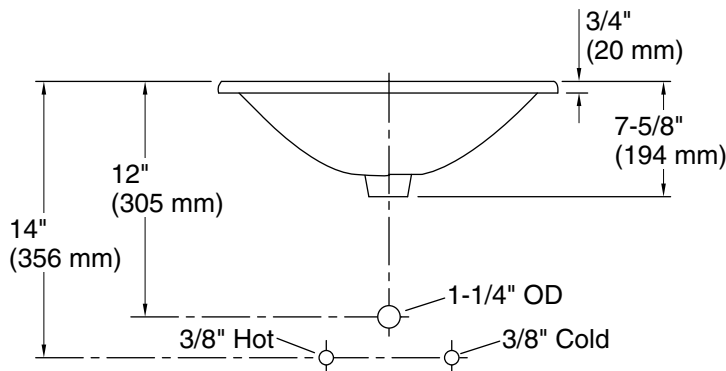

Cimarron®

22-3/4" rectangle drop-in bathroom sink
K-2351-8

Features

- 8" (203 mm) widespread faucet holes
- Overflow drain
- Coordinates with other products in the Cimarron collection

Material

- Vitreous china

Recommended ADA Installation

Technical Information

All product dimensions are nominal.

- Basin configuration: Single Bowl
- Center(s): 8" (203 mm)
- Bowl area (Only): Length: 20-3/8" (518 mm)
 Width: 11-1/2" (292 mm)
 Water depth: 3-5/8" (92 mm)
- With overflow: Yes
- Number of deck holes: 3
- Faucet hole(s): 1-3/8" (35 mm)
- Drain hole: 1-3/4" (44 mm)
- Template: 1017302-7, required, included