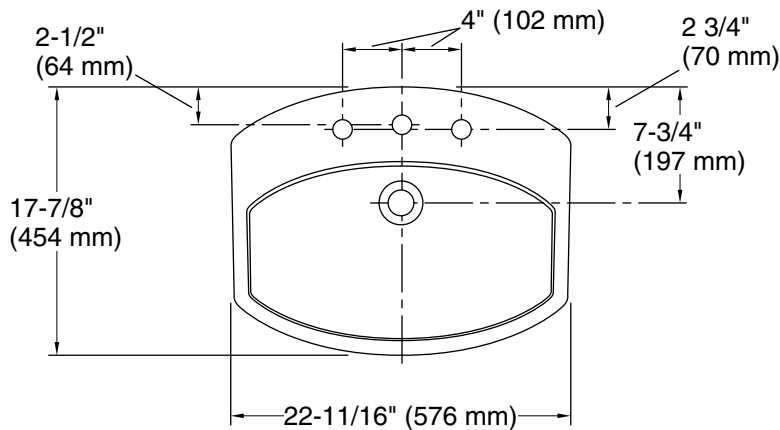

Cimarron®

22-3/4" rectangle drop-in bathroom sink
K-2351-8

Features

- 8" (203 mm) widespread faucet holes
- Overflow drain
- Coordinates with other products in the Cimarron collection

Material

- Vitreous china

Recommended ADA Installation

Technical Information

All product dimensions are nominal.

- Basin configuration: Single Bowl
- Center(s): 8" (203 mm)
- Bowl area (Only): Length: 20-3/8" (518 mm)
 Width: 11-1/2" (292 mm)
 Water depth: 3-5/8" (92 mm)
- With overflow: Yes
- Number of deck holes: 3
- Faucet hole(s): 1-3/8" (35 mm)
- Drain hole: 1-3/4" (44 mm)
- Template: 1017302-7, required, included