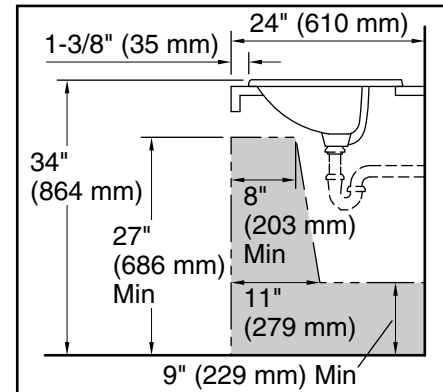

Cimarron®

22-3/4" rectangle drop-in bathroom sink
K-2351-8

Features

- 8" (203 mm) widespread faucet holes
- Overflow drain
- Coordinates with other products in the Cimarron collection

Material

- Vitreous china

Recommended ADA Installation

Technical Information

All product dimensions are nominal.

- Basin configuration: Single Bowl
- Center(s): 8" (203 mm)
- Bowl area (Only): Length: 20-3/8" (518 mm)
 Width: 11-1/2" (292 mm)
 Water depth: 3-5/8" (92 mm)
- With overflow: Yes
- Number of deck holes: 3
- Faucet hole(s): 1-3/8" (35 mm)
- Drain hole: 1-3/4" (44 mm)
- Template: 1017302-7, required, included