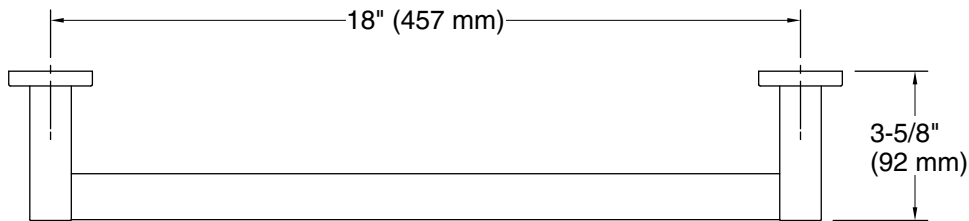

Technical Information

All product dimensions are nominal.

Material: Zinc, Stainless Steel

Notes

Install this product according to the installation instructions.

CAUTION: Risk of personal injury. Do not install these products in any area where they are likely to be used inadvertently as a grab bar or support bar. These products are not designed or intended for use as a grab bar or support bar.