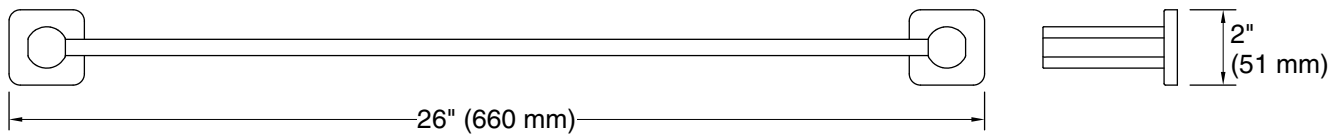

Technical Information

All product dimensions are nominal.

Material: Zinc, Stainless Steel

Notes

Install this product according to the installation instructions.

CAUTION: Risk of personal injury. Do not install these products in any area where they are likely to be used inadvertently as a grab bar or support bar. These products are not designed or intended for use as a grab bar or support bar.