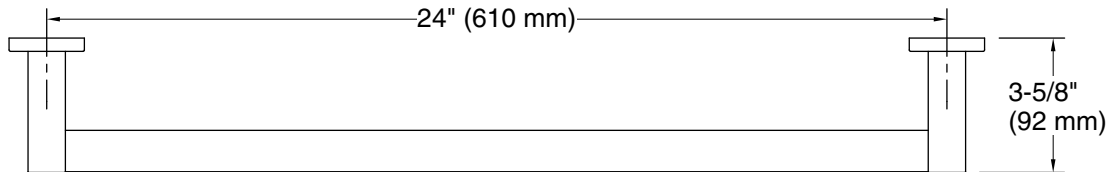

Technical Information

All product dimensions are nominal.

Material: Zinc, Stainless Steel

Notes

Install this product according to the installation instructions.

CAUTION: Risk of personal injury. Do not install these products in any area where they are likely to be used inadvertently as a grab bar or support bar. These products are not designed or intended for use as a grab bar or support bar.