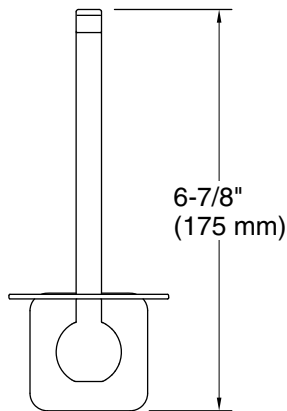

Technical Information

All product dimensions are nominal.

Material: Zinc, Stainless Steel

Notes

Install this product according to the installation instructions.

CAUTION: Risk of personal injury. Do not install these products in any area where they are likely to be used inadvertently as a grab bar or support bar. These products are not designed or intended for use as a grab bar or support bar.