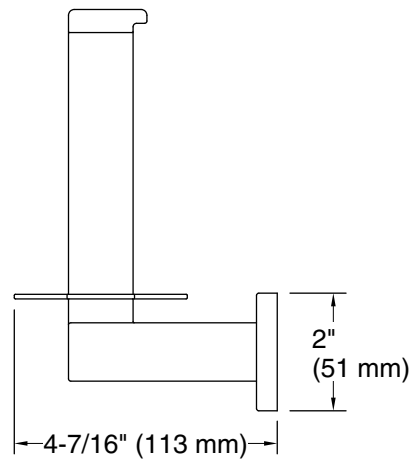

Features

- Vertical holder makes changing toilet paper quick and simple
- Coordinates with other products in the Parallel collection

Material

- Premium metal construction for durability and reliability
- KOHLER® finishes resist corrosion and tarnishing

Technical Information

All product dimensions are nominal.

Material: Zinc, Stainless Steel

Notes

Install this product according to the installation instructions.

CAUTION: Risk of personal injury. Do not install these products in any area where they are likely to be used inadvertently as a grab bar or support bar. These products are not designed or intended for use as a grab bar or support bar.