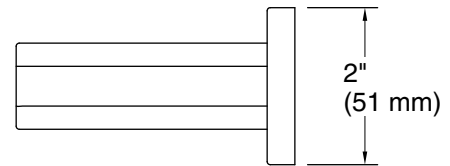

Technical Information

All product dimensions are nominal.

Material: Zinc, Stainless Steel

Notes

Install this product according to the installation instructions.

CAUTION: Risk of personal injury. Do not install these products in any area where they are likely to be used inadvertently as a grab bar or support bar. These products are not designed or intended for use as a grab bar or support bar.