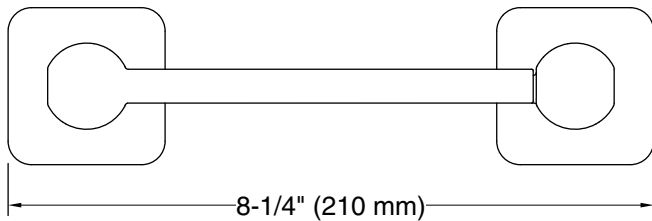

Technical Information

All product dimensions are nominal.

Material: Zinc, Stainless Steel

Notes

Install this product according to the installation instructions.

CAUTION: Risk of personal injury. Do not install these products in any area where they are likely to be used inadvertently as a grab bar or support bar. These products are not designed or intended for use as a grab bar or support bar.