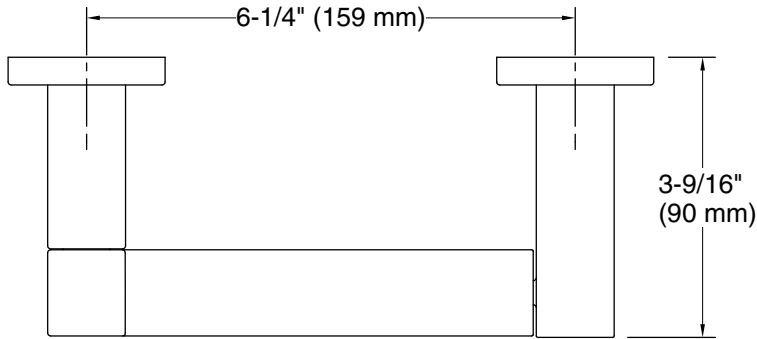

Technical Information

All product dimensions are nominal.

Material: Zinc, Stainless Steel

Notes

Install this product according to the installation instructions.

CAUTION: Risk of personal injury. Do not install these products in any area where they are likely to be used inadvertently as a grab bar or support bar. These products are not designed or intended for use as a grab bar or support bar.