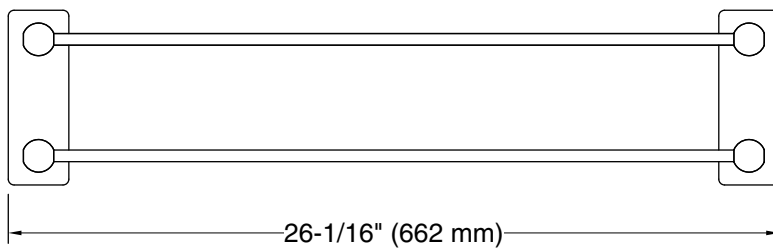

Technical Information

All product dimensions are nominal.

Material: Zinc, Stainless Steel

Notes

Install this product according to the installation instructions.

CAUTION: Risk of personal injury. Do not install these products in any area where they are likely to be used inadvertently as a grab bar or support bar. These products are not designed or intended for use as a grab bar or support bar.