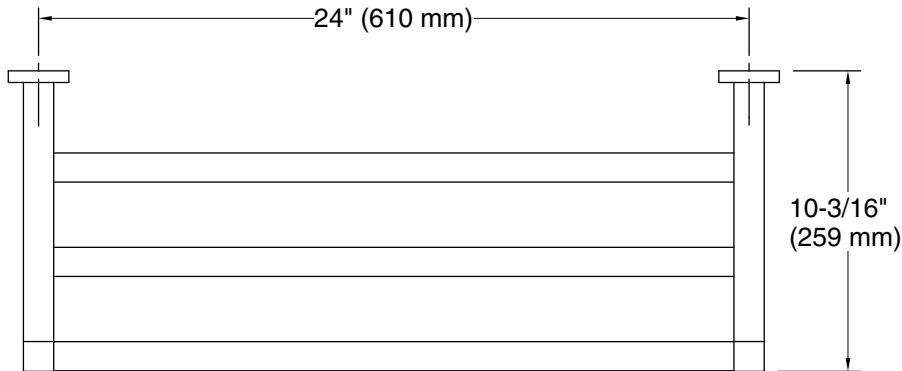

Technical Information

All product dimensions are nominal.

Material: Zinc, Stainless Steel

Notes

Install this product according to the installation instructions.

CAUTION: Risk of personal injury. Do not install these products in any area where they are likely to be used inadvertently as a grab bar or support bar. These products are not designed or intended for use as a grab bar or support bar.