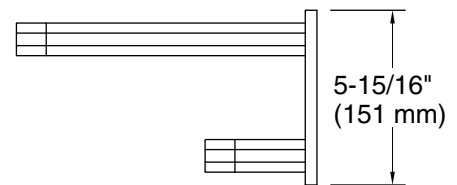

Technical Information

All product dimensions are nominal.

Material: Zinc, Stainless Steel

Notes

Install this product according to the installation instructions.

CAUTION: Risk of personal injury. Do not install these products in any area where they are likely to be used inadvertently as a grab bar or support bar. These products are not designed or intended for use as a grab bar or support bar.