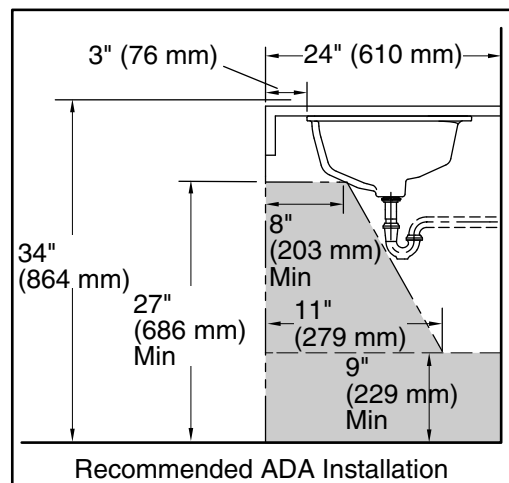

### Technical Information

All product dimensions are nominal.

Basin configuration: Single Bowl

Bowl area (Only):

- Length: 17-5/8" (448 mm)
- Width: 13" (333 mm)
- Water depth: 3-3/4" (95 mm)

With overflow: Yes

Drain hole: 1-3/4" (44 mm)

Template: 1224722-7, required, not included