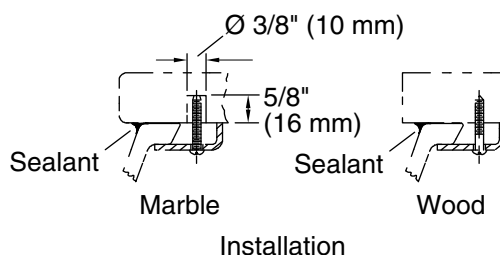

### Technical Information

All product dimensions are nominal.

Basin configuration: Single Bowl

Bowl area (Only):

- Length: 17-5/8" (448 mm)
- Width: 13" (333 mm)
- Water depth: 3-3/4" (95 mm)

With overflow: Yes