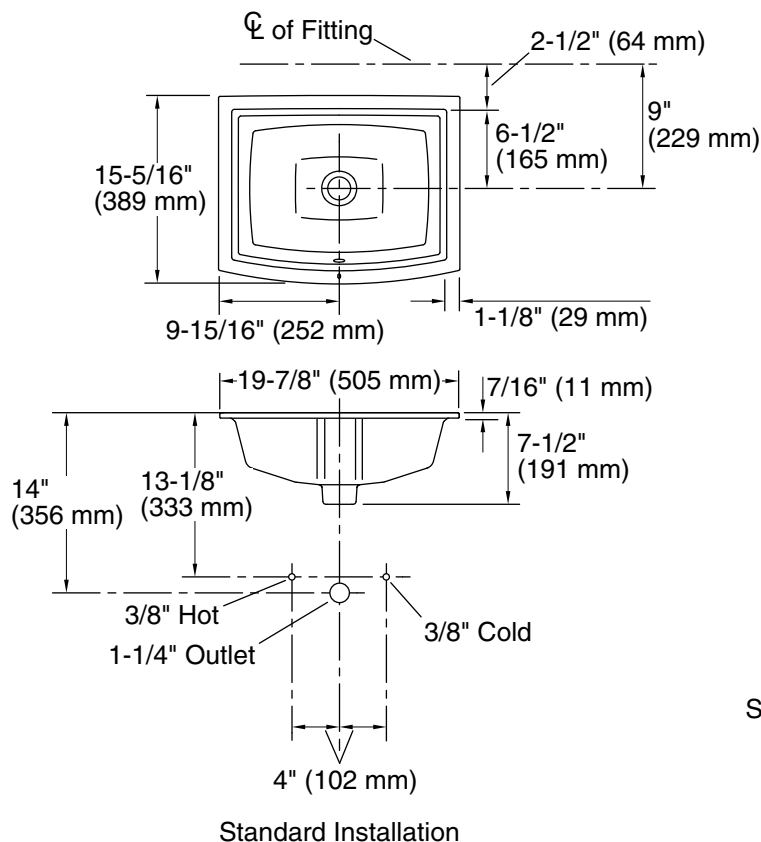

### Technical Information

All product dimensions are nominal.

Basin configuration: Single Bowl

Bowl area (Only):

- Length: 17-5/8" (448 mm)
- Width: 13" (333 mm)
- Water depth: 3-3/4" (95 mm)

With overflow: Yes

Drain hole: 1-3/4" (44 mm)

Template: 1224722-7, required, not included