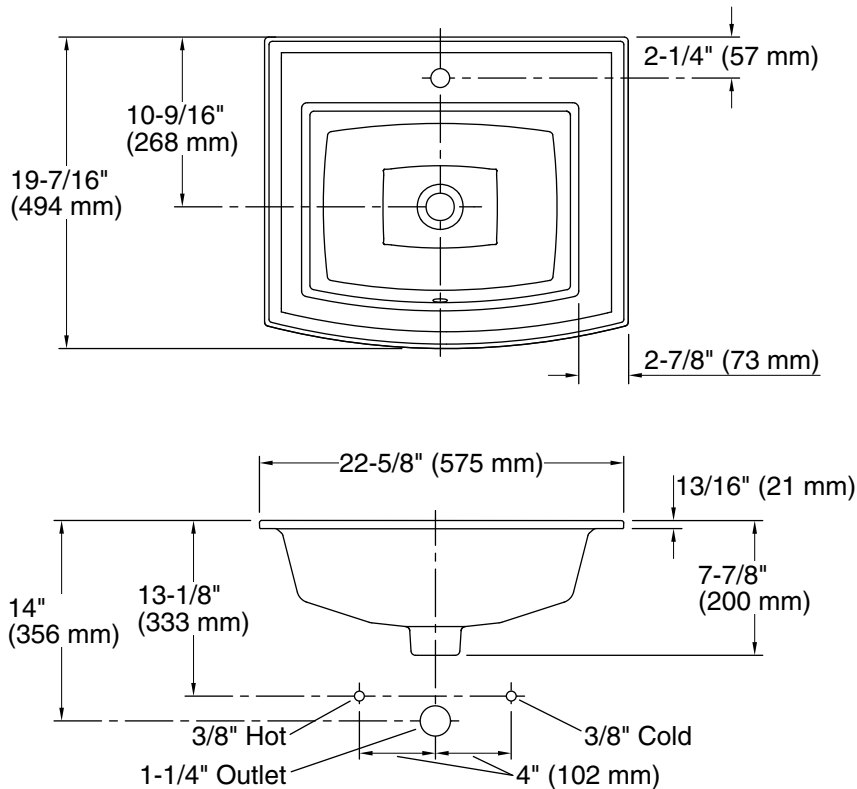

Standard Installation