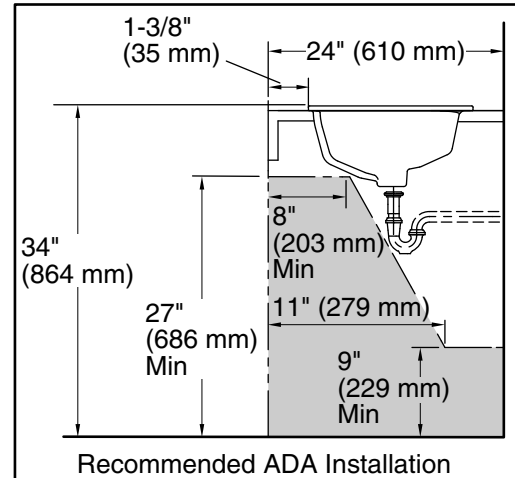

### Technical Information

All product dimensions are nominal.

Basin configuration:	Single Bowl
Bowl area (Only):	Length: 16-7/8" (429 mm) Width: 12-9/16" (319 mm) Water depth: 4" (102 mm)
With overflow:	Yes
Number of deck holes:	1
Faucet hole(s):	1-3/8" (35 mm)
Drain hole:	1-3/4" (44 mm)
Template:	Drop-in, 1051936-7, required, included