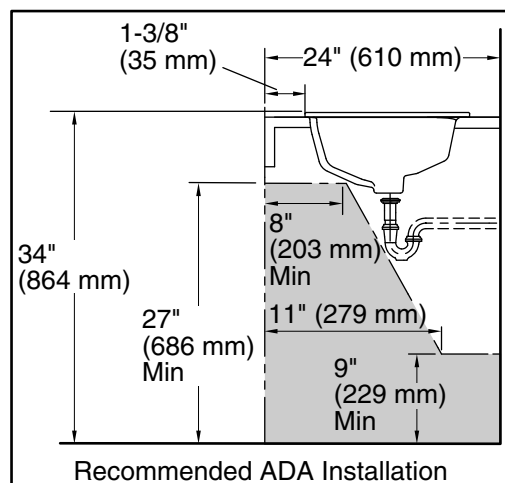

Technical Information

All product dimensions are nominal.

Basin configuration:	Single Bowl
Center(s):	4" (102 mm)
Bowl area (Only):	Length: 16-7/8" (429 mm) Width: 12-9/16" (319 mm) Water depth: 4" (102 mm)
With overflow:	Yes
Number of deck holes:	3
Faucet hole(s):	1-1/4" (32 mm)
Drain hole:	1-3/4" (44 mm)
Template:	1051936-7, required, included

Notes

Install this product according to the installation instructions.

NOTICE: Countertop manufacturer or cutter must use the cut-out template provided with the product, or a current one provided by Kohler Co. (call 1-800-4KOHLER). Kohler Co. is not responsible for cutout errors when the incorrect cut-out template is used.

ADA, OBC, CSA B651 compliant when installed to the specific requirements of these regulations.