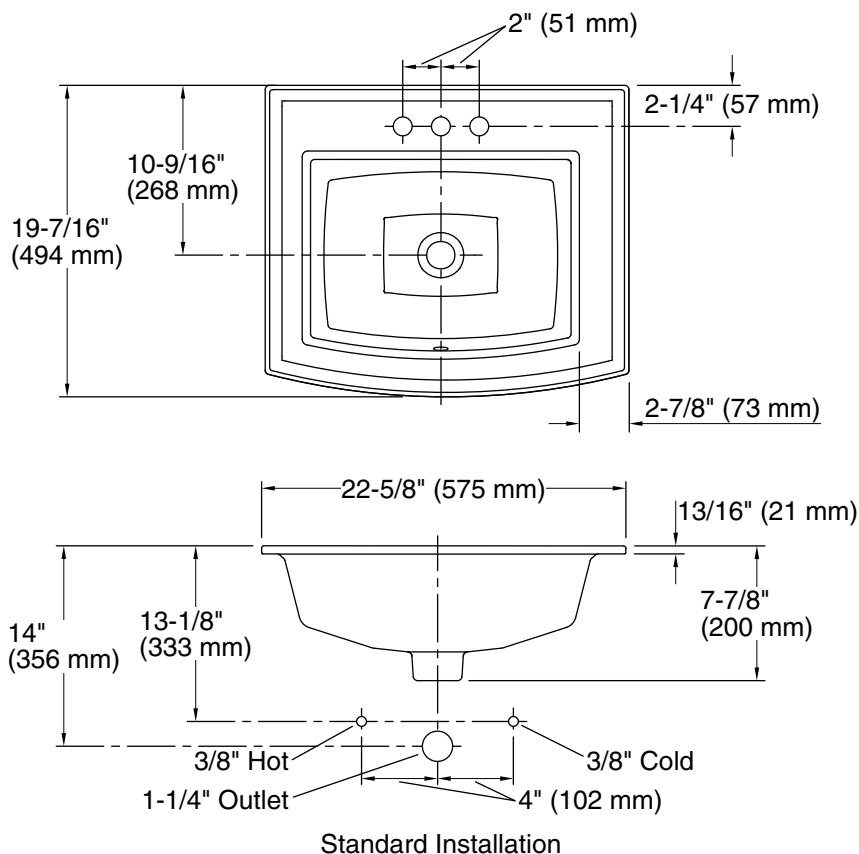

Technical Information

All product dimensions are nominal.

Basin configuration:	Single Bowl
Center(s):	4" (102 mm)
Bowl area (Only):	Length: 16-7/8" (429 mm) Width: 12-9/16" (319 mm) Water depth: 4" (102 mm)
With overflow:	Yes
Number of deck holes:	3
Faucet hole(s):	1-1/4" (32 mm)
Drain hole:	1-3/4" (44 mm)
Template:	1051936-7, required, included

Notes

Install this product according to the installation instructions.

NOTICE: Countertop manufacturer or cutter must use the cut-out template provided with the product, or a current one provided by Kohler Co. (call 1-800-4KOHLER). Kohler Co. is not responsible for cutout errors when the incorrect cut-out template is used.

ADA, OBC, CSA B651 compliant when installed to the specific requirements of these regulations.