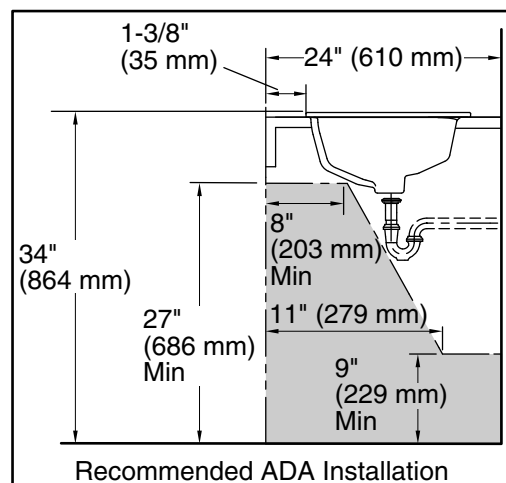

Technical Information

All product dimensions are nominal.

Basin configuration:	Single Bowl
Center(s):	8" (203 mm)
Bowl area (Only):	Length: 16-7/8" (429 mm) Width: 12-9/16" (319 mm) Water depth: 4" (102 mm)
With overflow:	Yes
Number of deck holes:	3
Faucet hole(s):	1-3/8" (35 mm)
Drain hole:	1-3/4" (44 mm)
Template:	1051936-7, required, included

Notes

Install this product according to the installation instructions.

NOTICE: Countertop manufacturer or cutter must use the cut-out template provided with the product, or a current one provided by Kohler Co. (call 1-800-4KOHLER). Kohler Co. is not responsible for cutout errors when the incorrect cut-out template is used.

ADA, OBC, CSA B651 compliant when installed to the specific requirements of these regulations.