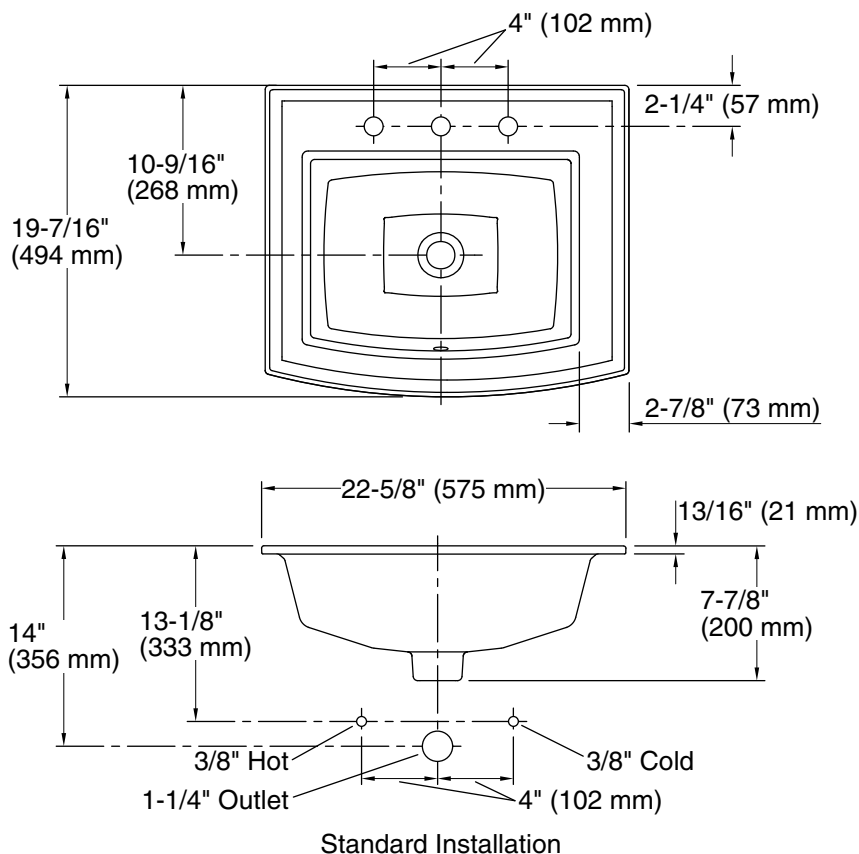

Technical Information

All product dimensions are nominal.

Basin configuration:	Single Bowl
Center(s):	8" (203 mm)
Bowl area (Only):	Length: 16-7/8" (429 mm) Width: 12-9/16" (319 mm) Water depth: 4" (102 mm)
With overflow:	Yes
Number of deck holes:	3
Faucet hole(s):	1-3/8" (35 mm)
Drain hole:	1-3/4" (44 mm)
Template:	1051936-7, required, included

Notes

Install this product according to the installation instructions.

NOTICE: Countertop manufacturer or cutter must use the cut-out template provided with the product, or a current one provided by Kohler Co. (call 1-800-4KOHLER). Kohler Co. is not responsible for cutout errors when the incorrect cut-out template is used.

ADA, OBC, CSA B651 compliant when installed to the specific requirements of these regulations.