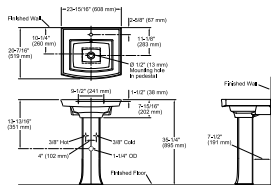

Technical Information

All product dimensions are nominal.

Basin configuration: Single Bowl

Bowl area (Only): Length: 16-1/4" (413 mm)
Width: 11-15/16" (303 mm)
Water depth: 4" (102 mm)

With overflow: Yes

Number of deck holes: 1

Faucet hole(s): 1-3/8" (35 mm)

Drain hole: 1-3/4" (44 mm)

Notes

Install this product according to the installation instructions.