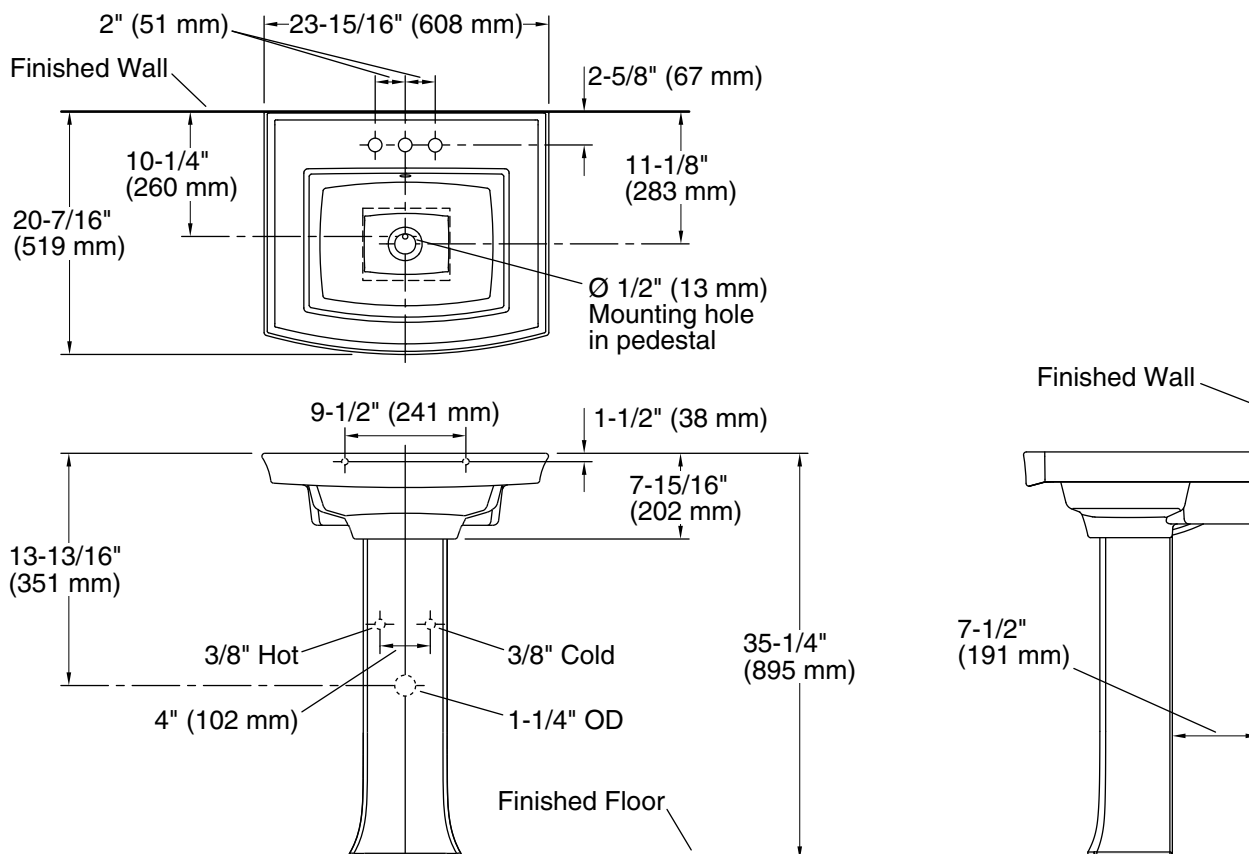

Technical Information

All product dimensions are nominal.

Basin configuration:	Single Bowl
Center(s):	4" (102 mm)
Bowl area (Only):	Length: 16-1/4" (413 mm) Width: 11-15/16" (303 mm) Water depth: 4" (102 mm)
With overflow:	Yes
Number of deck holes:	3
Faucet hole(s):	1-1/4" (32 mm)
Drain hole:	1-3/4" (44 mm)

Notes

Install this product according to the installation instructions.