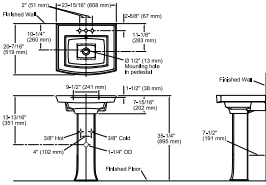

Features

- 4" (102 mm) centerset faucet holes
- Classic rectangular basin
- Overflow drain
- Combination consists of the K-2358-4 basin and the K-2357 pedestal
- Coordinates with other products in the Archer collection

Technical Information

All product dimensions are nominal.

- Basin configuration: Single Bowl
Center(s): 4" (102 mm)
Bowl area (Only): Length: 16-1/4" (413 mm)
Width: 11-15/16" (303 mm)
Water depth: 4" (102 mm)
With overflow: Yes
Number of deck holes: 3
Faucet hole(s): 1-1/4" (32 mm)
Drain hole: 1-3/4" (44 mm)