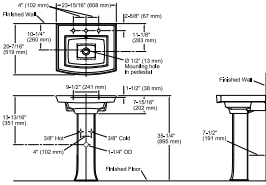

Technical Information

All product dimensions are nominal.

Basin configuration:	Single Bowl
Center(s):	8" (203 mm)
Bowl area (Only):	Length: 16-1/4" (413 mm) Width: 11-15/16" (303 mm) Water depth: 4" (102 mm)
With overflow:	Yes
Number of deck holes:	3
Faucet hole(s):	1-3/8" (35 mm)
Drain hole:	1-3/4" (44 mm)