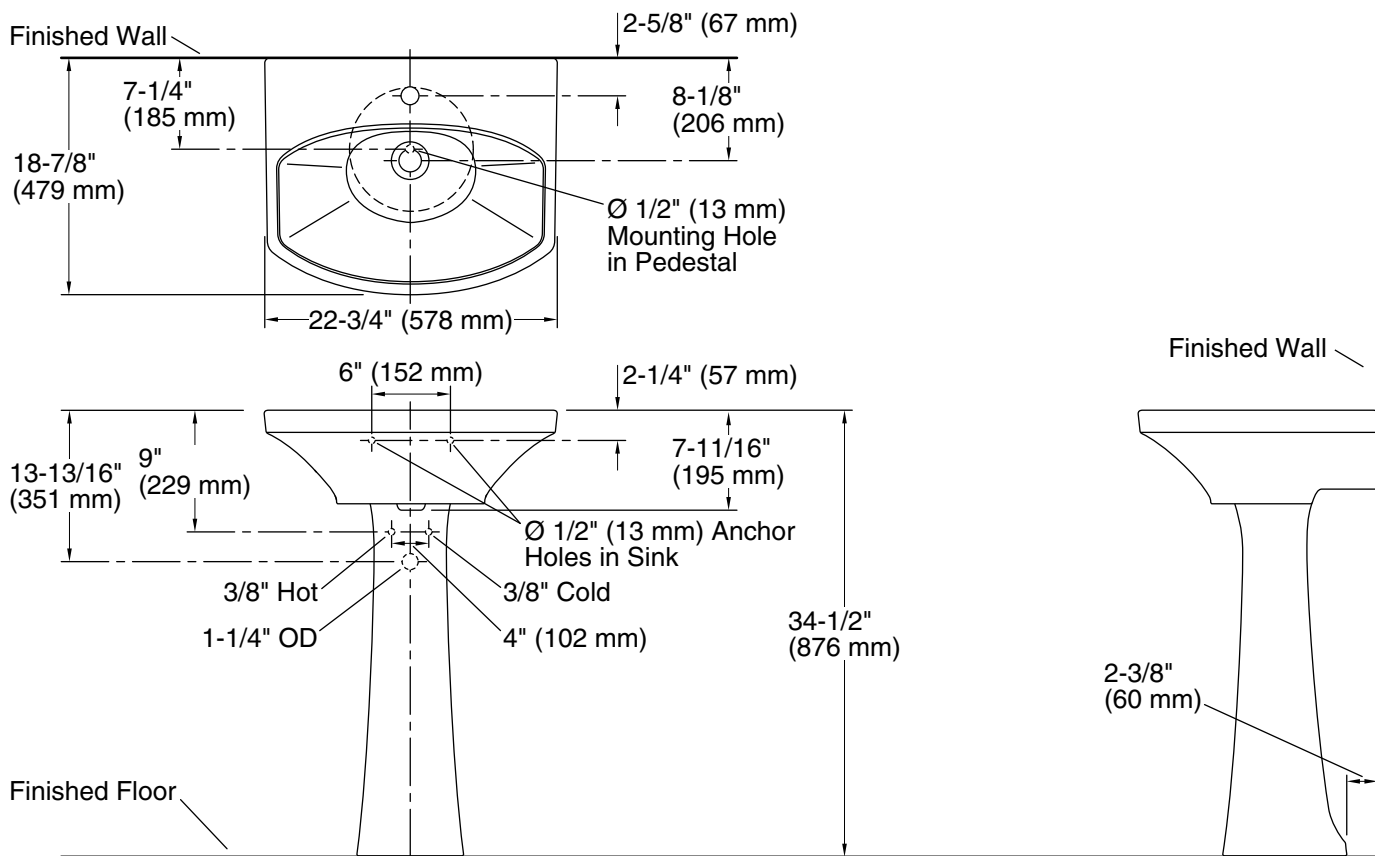

Features

- Single faucet hole
- Overflow drain
- Combination consists of the K-2363-1 basin and the K-2364 pedestal
- Coordinates with other products in the Cimarron collection

Material

- Vitreous china

Installation

Color	Code	Description
	0	White
	96	Biscuit
	7	Black Black™

Technical Information

All product dimensions are nominal.

Basin configuration:	Single Bowl
Bowl area (Only):	Length: 21" (533 mm) Width: 12-3/4" (324 mm) Water depth: 3-5/8" (92 mm)
With overflow:	Yes
Number of deck holes:	1
Faucet hole(s):	1-3/8" (35 mm)
Drain hole:	1-3/4" (44 mm)