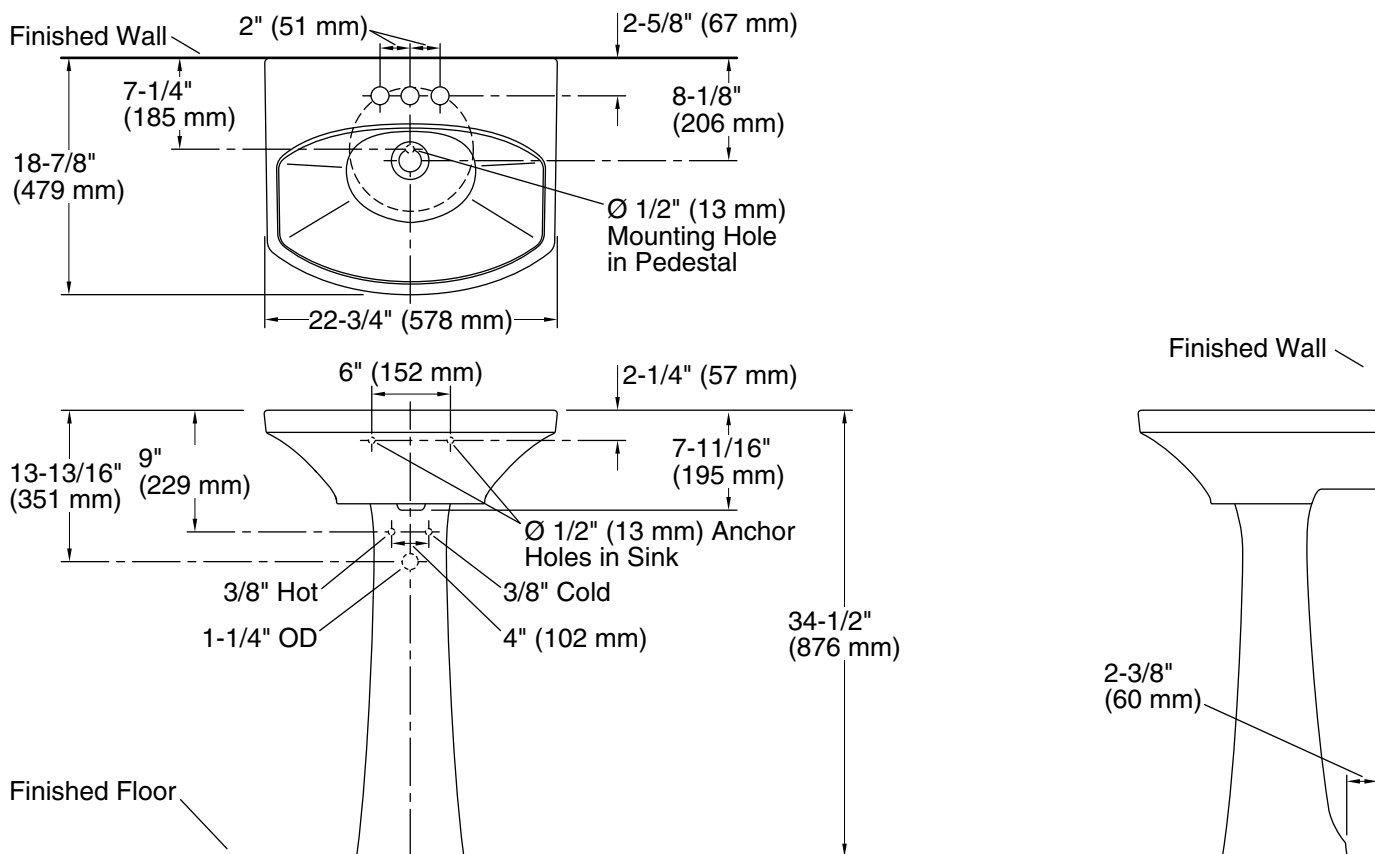

#### Features

- 4" (102 mm) centerset faucet holes
- Overflow drain
- Combination consists of the K-2363-4 basin and the K-2364 pedestal
- Coordinates with other products in the Cimarron collection

## Technical Information

All product dimensions are nominal.

Basin configuration:	Single Bowl
Center(s):	4" (102 mm)
Bowl area (Only):	Length: 21" (533 mm) Width: 12-3/4" (324 mm) Water depth: 3-5/8" (92 mm)
With overflow:	Yes
Number of deck holes:	3
Faucet hole(s):	1-1/4" (32 mm)
Drain hole:	1-3/4" (44 mm)