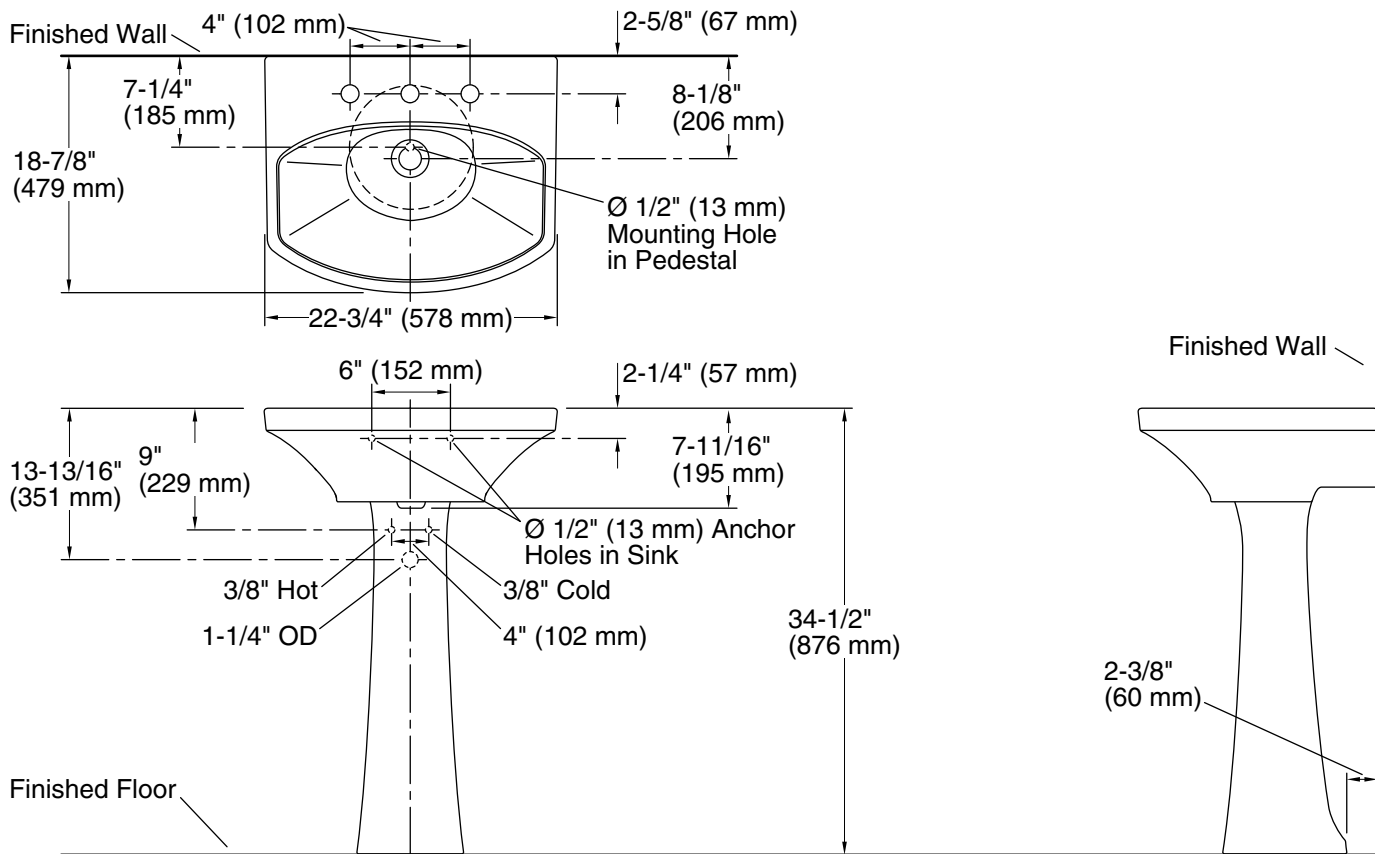

Features

- 8" (203 mm) widespread faucet holes
- Overflow drain
- Combination consists of the K-2363-8 basin and the K-2364 pedestal
- Coordinates with other products in the Cimarron collection

Material

Color	Code	Description
	0	White
	96	Biscuit
	7	Black Black™

Technical Information

All product dimensions are nominal.

Basin configuration:	Single Bowl
Center(s):	8" (203 mm)
Bowl area (Only):	Length: 21" (533 mm) Width: 12-3/4" (324 mm) Water depth: 3-5/8" (92 mm)
With overflow:	Yes
Number of deck holes:	3
Faucet hole(s):	1-3/8" (35 mm)
Drain hole:	1-3/4" (44 mm)