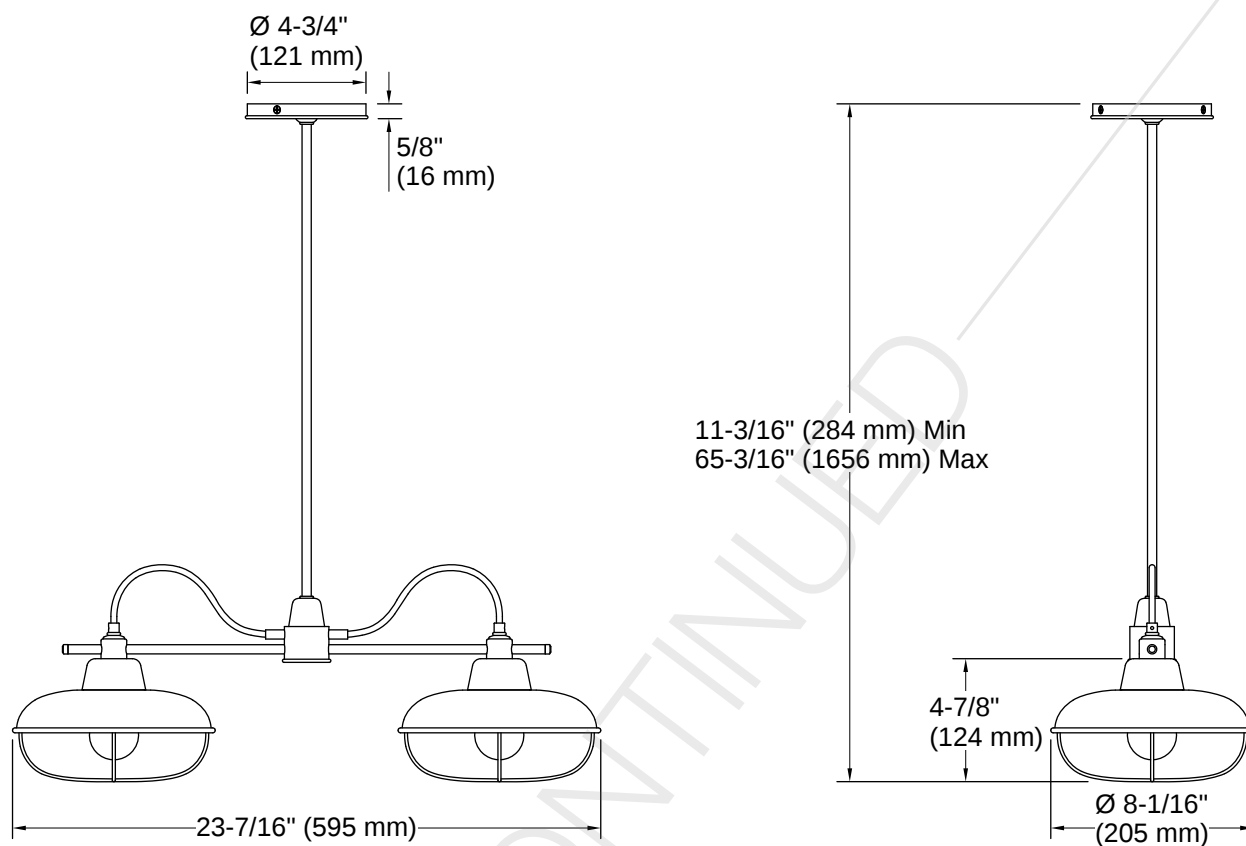

Installation Notes

Install this product according to the installation instructions.