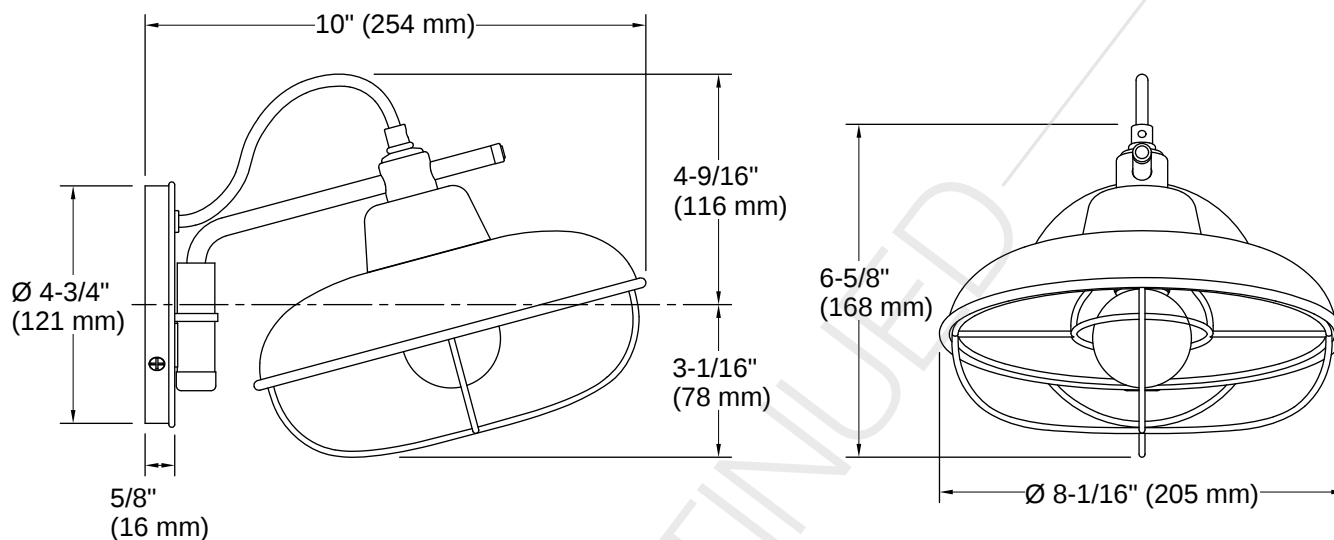

Installation Notes

Install this product according to the installation instructions.