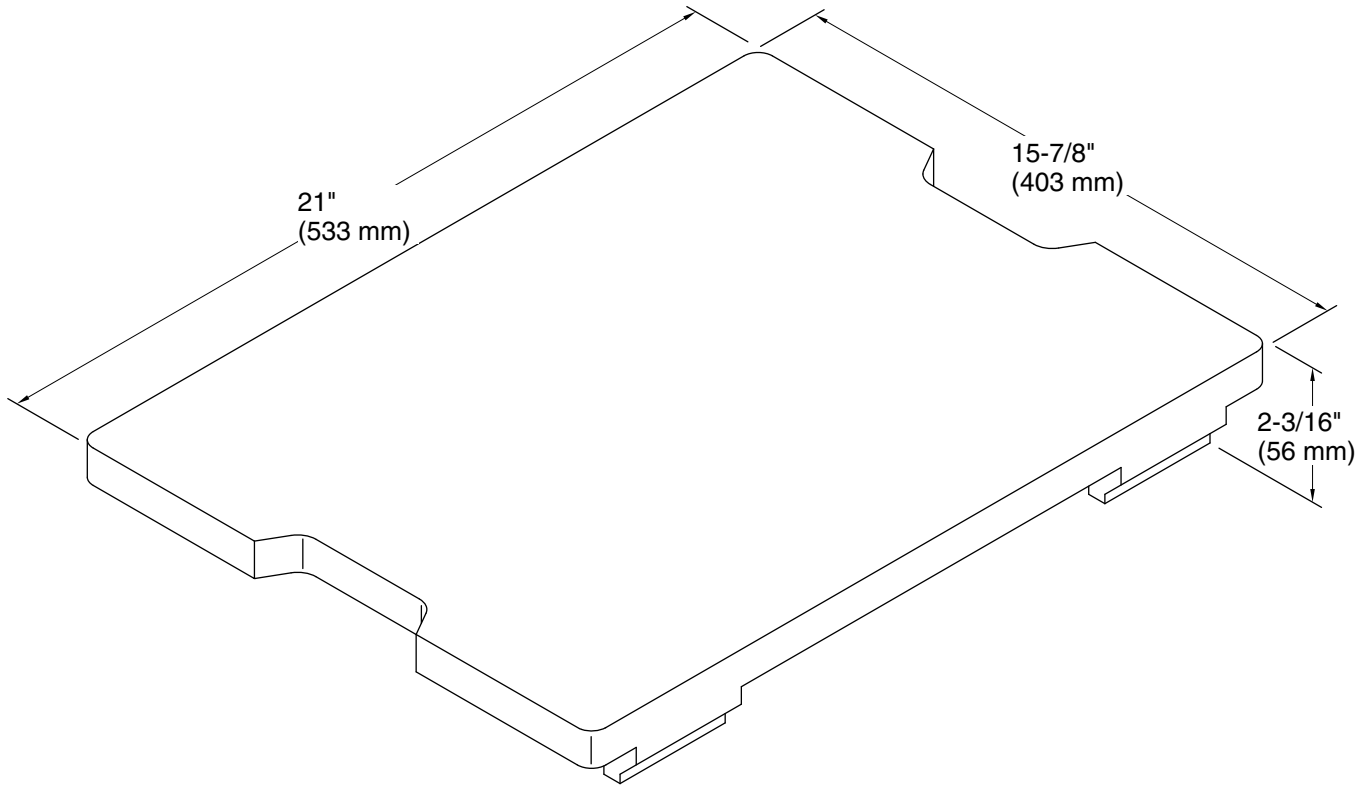

**Prolific®**  
Large Bamboo Cutting Board  
**K-23680**

**Features**

- Included with the K-23650-NA and K-23652-NA Prolific kitchen sinks
- Fits securely on K-23650-NA (covers the entire sink) or K-23652-NA (covers half the sink)
- May also be used with the K-23651-NA and K-5540-NA Prolific kitchen sinks
- Durable bamboo construction

## Technical Information

All product dimensions are nominal.

Material: Wood