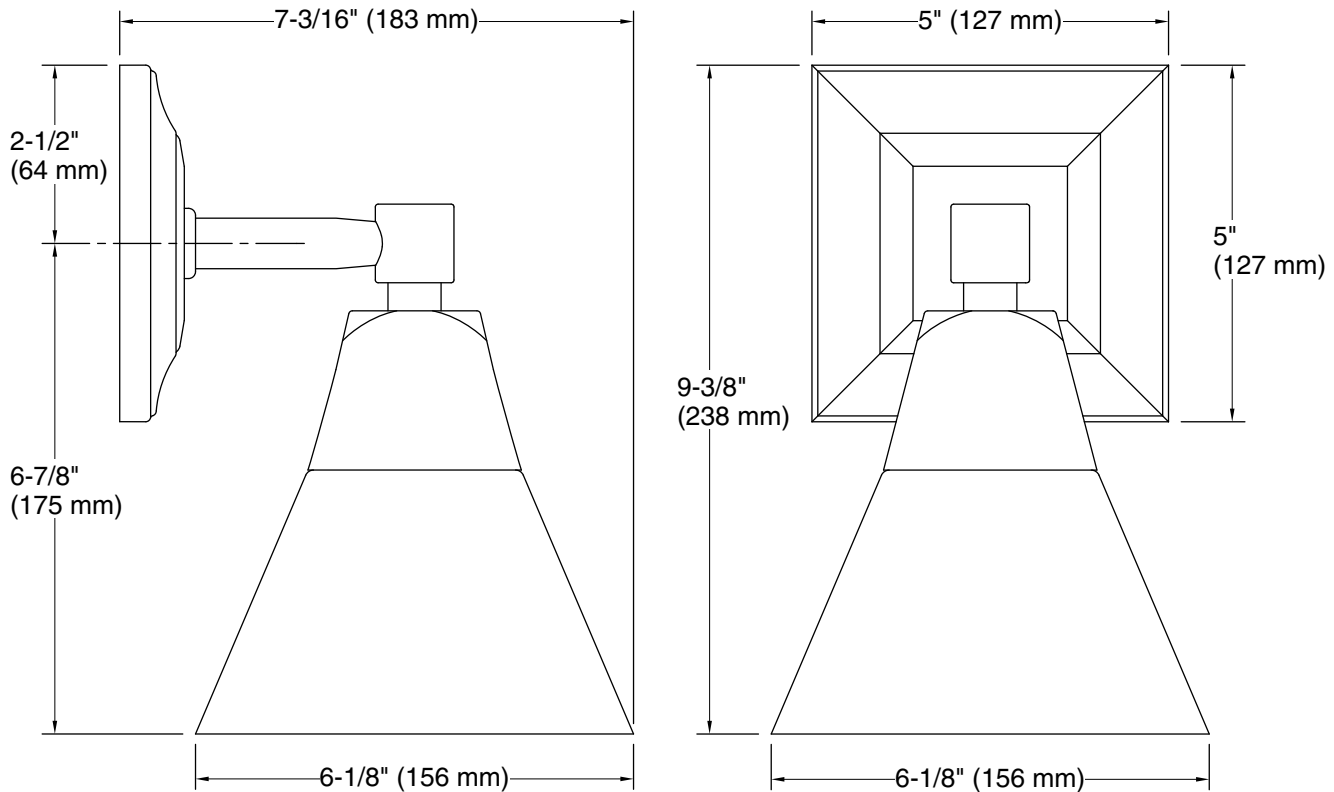

Required Electrical Service

One circuit required.

Lights: 120 V, 0.5 A, 60 Hz

Technical Information

All product dimensions are nominal.

Material: Brass

Number of Lights: 1

Lighting Type: Socket-based

Socket Type: E-26 Medium

Number of Shades: 1

Shade Type: Glass - frosted

Hanging Type: Non-hanging

Electrical component rating: Socket Rating: 60 Hz, 60 W, 800 Lumens, 3000K