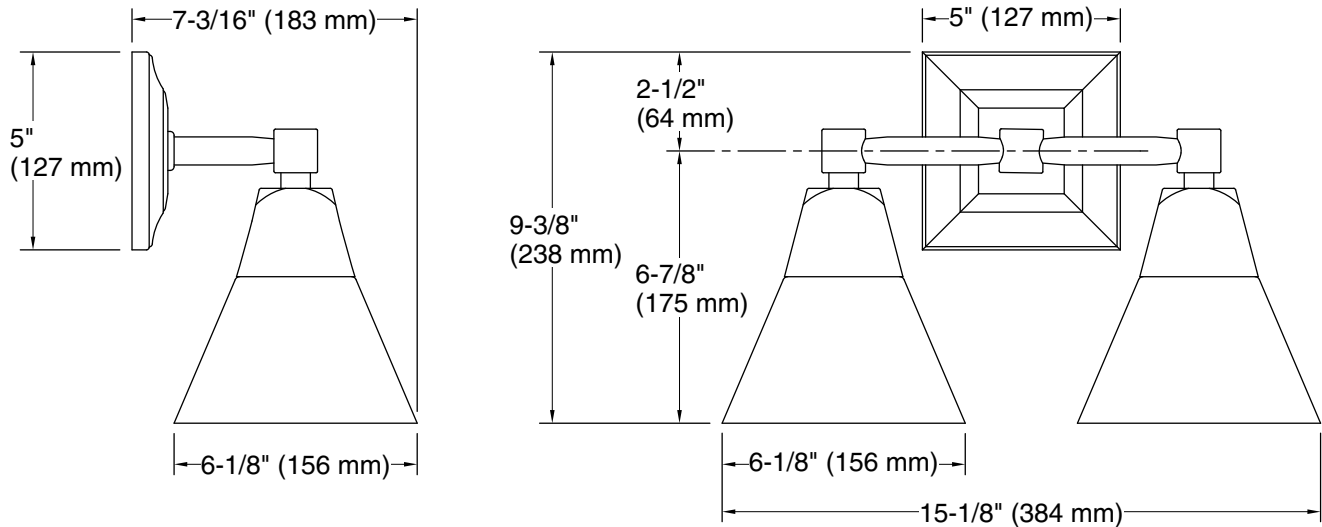

Required Electrical Service

One circuit required.

Lights: 120 V, 1 A, 60 Hz

Technical Information

All product dimensions are nominal.

Material: Brass
Number of Lights: 2
Lighting Type: Socket-based
Socket Type: E-26 Medium
Number of Shades: 2
Shade Type: Glass - frosted
Hanging Type: Non-hanging
Electrical component rating: Socket Rating: 60 Hz, 60 W, 1600 Lumens, 3000K