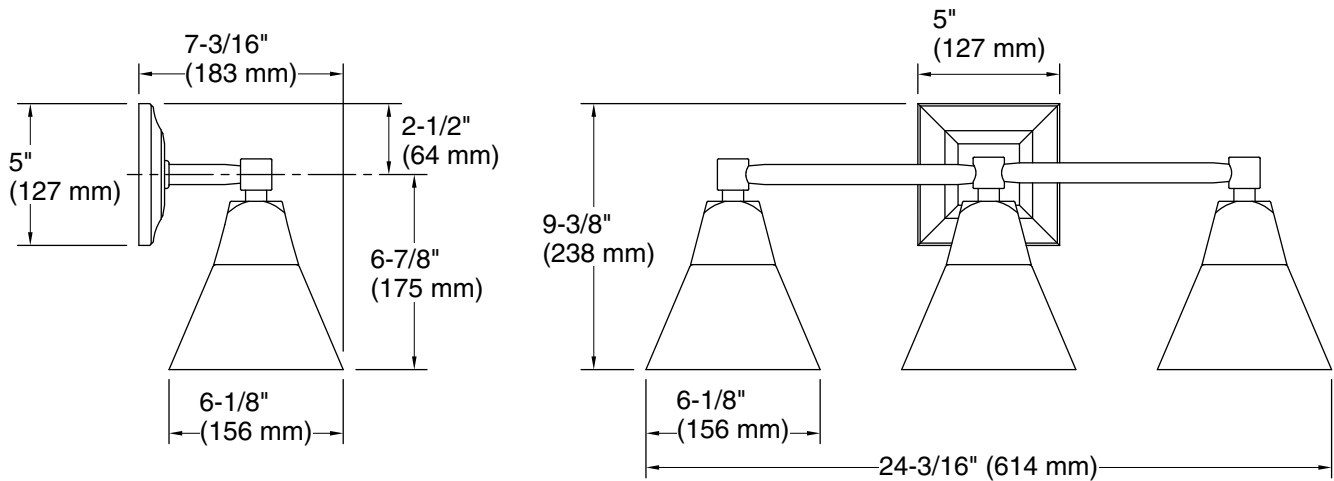

Required Electrical Service

One circuit required.

Lights: 120 V, 1.5 A, 60 Hz

Technical Information

All product dimensions are nominal.

Material: Brass

Number of Lights: 3

Lighting Type: Socket-based

Socket Type: E-26 Medium

Number of Shades: 3

Shade Type: Glass - frosted

Hanging Type: Non-hanging

Electrical component rating: Socket Rating: 60 Hz, 60 W, 2400 Lumens, 3000K