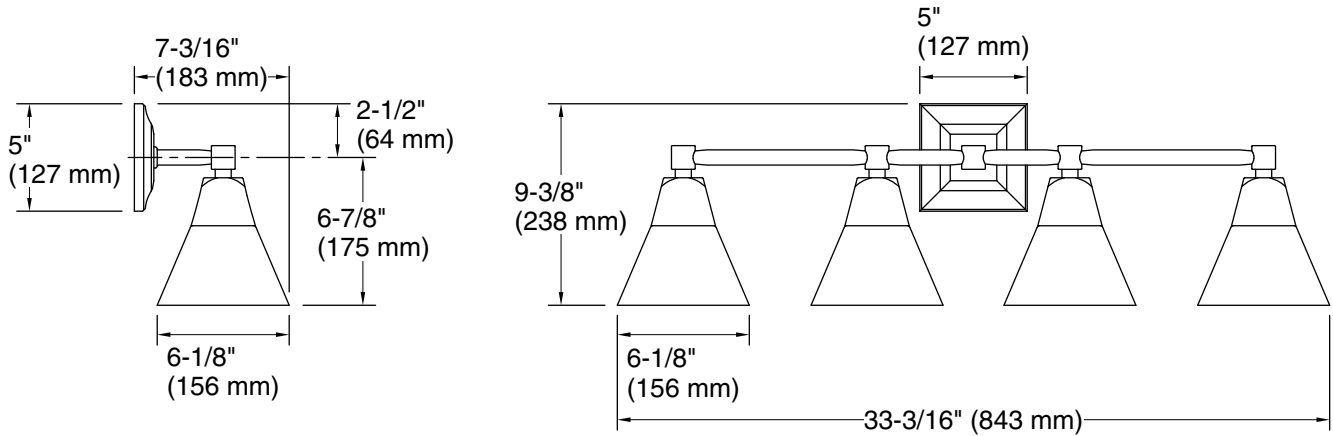

Required Electrical Service

One circuit required.

Lights: 120 V, 2 A, 60 Hz

Technical Information

All product dimensions are nominal.

Material: Brass

Number of Lights: 4

Lighting Type: Socket-based

Socket Type: E-26 Medium

Number of Shades: 4

Shade Type: Glass - frosted

Hanging Type: Non-hanging

Electrical component rating: Socket Rating: 60 Hz, 60 W, 3200 Lumens, 3000K