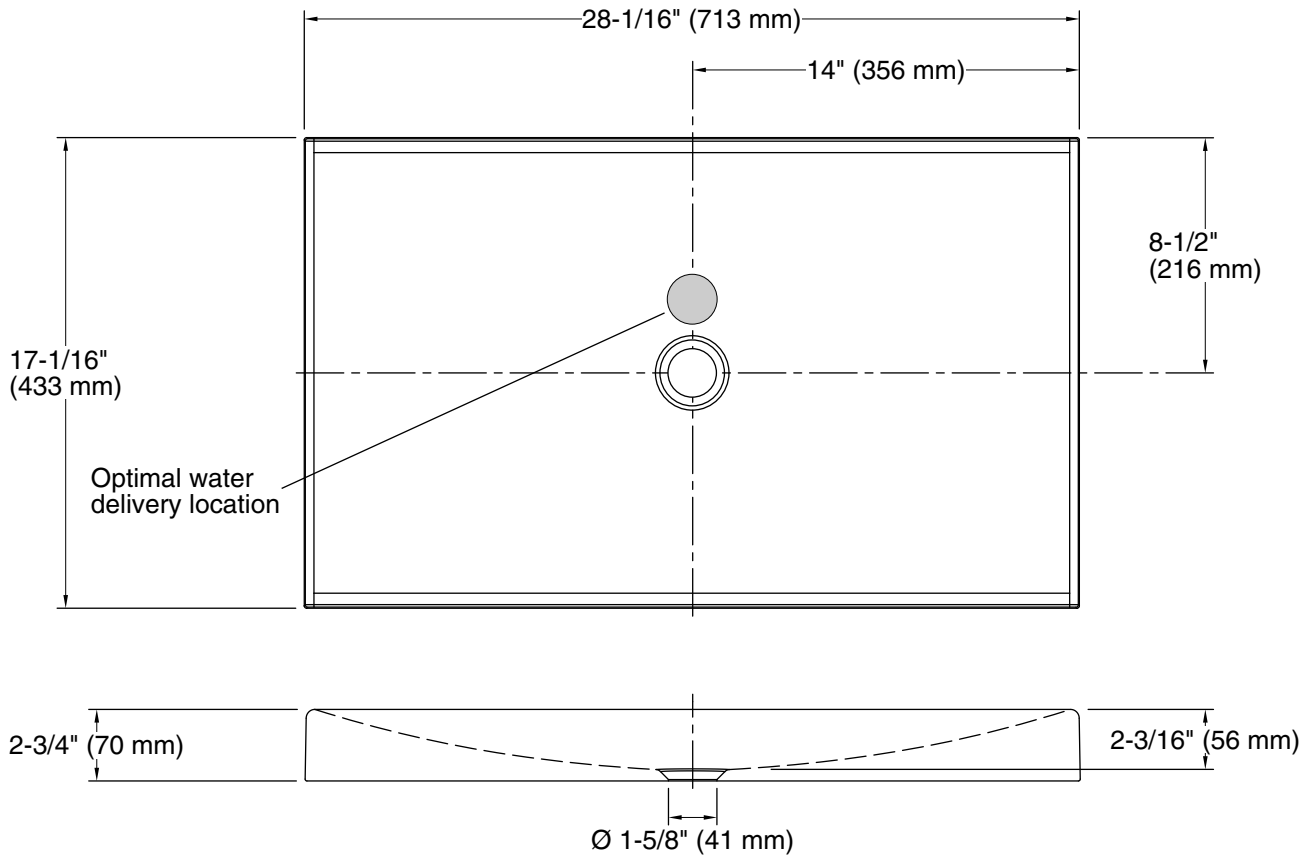

See website for detailed warranty
information.

Available Colors/Finishes

Color tiles intended for reference only.

Color Code Description

 B11 Ice

Technical Information

All product dimensions are nominal.

Basin configuration:	Single Bowl
Basin area (Only):	Length: 27-7/8" (708 mm)
	Width: 16-3/16" (411 mm)
	Bowl depth: 2-3/16" (56 mm)
	Water depth: 2-3/16" (56 mm)
With overflow:	No
Drain hole:	1-5/8" (41 mm)